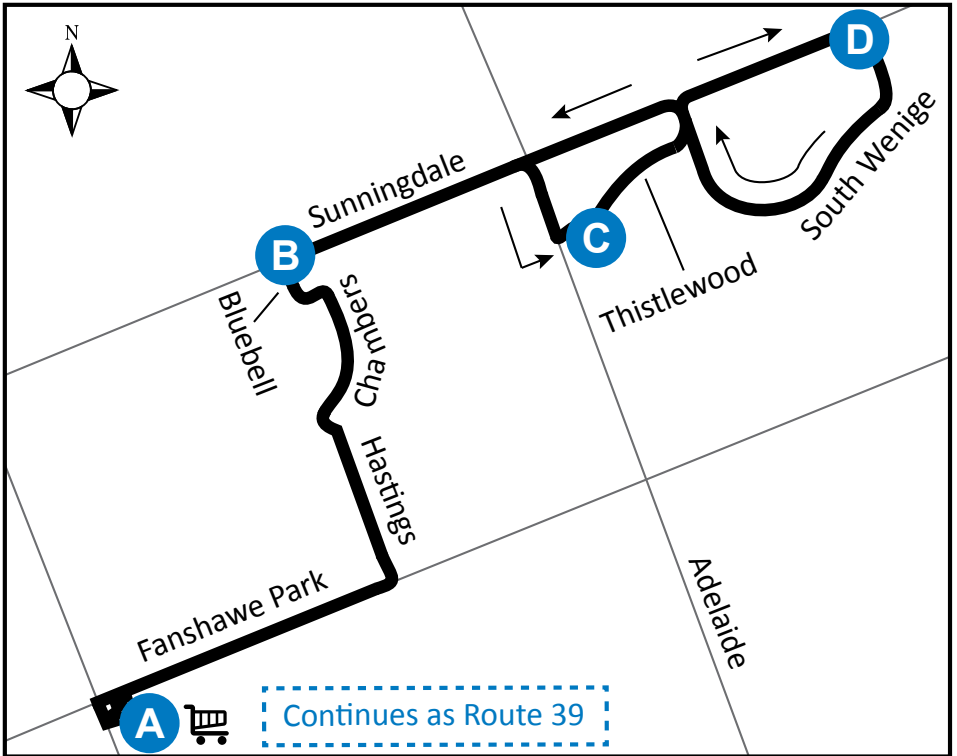

38 MASONVILLE MALL - STONEY CREEK

Map Legend

Effective: April 30th, 2017

A Timepoint

 Shopping Centre

→ Route Direction

39 Service Notes

ROUTE 38 - MONDAY-FRIDAY

LEGEND

6:17	Departs from Hastings & Fanshawe Park Road NB three minutes prior
6:35	Arrives as Route 38, leaves as Route 39
7:10	Arrives as Route 39, leaves as Route 38
Note 1	To garage via South Wenige, Sunningdale, Adelaide, Fanshawe Park, Highbury

ROUTE 38 - SATURDAY

NORTHBOUND

SOUTHBOUND

MASONVILLE MALL	BLUEBELL & SUNNINGDALE	BLACKWATER & ADELAIDE	SOUTH WENIGE & SUNNINGDALE	SOUTH WENIGE & SUNNINGDALE	BLUEBELL & SUNNINGDALE	MASONVILLE MALL
A	B	C	D	D	B	A
LVS			ARR	LVS		ARR
-	8:52	8:55	8:58	8:58	9:04	9:10
9:15	9:21	9:24	9:28	9:28	9:34	9:40
9:45	9:51	9:54	9:58	9:58	10:04	10:10
10:15	10:21	10:24	10:28	10:28	10:34	10:40
10:45	10:51	10:54	10:58	10:58	11:04	11:10
11:15	11:21	11:24	11:28	11:28	11:34	11:40
11:45	11:51	11:54	11:58	11:58	12:04	12:10
12:15	12:21	12:24	12:28	12:28	12:34	12:40
12:45	12:51	12:54	12:58	12:58	1:04	1:10
1:15	1:21	1:24	1:28	1:28	1:34	1:40
1:45	1:51	1:54	1:58	1:58	2:04	2:10
2:15	2:21	2:24	2:28	2:28	2:34	2:40
2:45	2:51	2:54	2:58	2:58	3:04	3:10
3:15	3:21	3:24	3:28	3:28	3:34	3:40
3:45	3:51	3:54	3:58	3:58	4:04	4:10
4:15	4:21	4:24	4:28	4:28	4:34	4:40
4:45	4:51	4:54	4:58	4:58	5:04	5:10
5:15	5:21	5:24	5:28	5:28	5:34	5:40
5:45	5:51	5:54	5:58	5:58	To Garage Note 1	

ROUTE 38 - SUNDAY/ HOLIDAY

NORTHBOUND

SOUTHBOUND

MASONVILLE MALL	BLUEBELL & SUNNINGDALE	BLACKWATER & ADELAIDE	SOUTH WENIGE & SUNNINGDALE	SOUTH WENIGE & SUNNINGDALE	BLUEBELL & SUNNINGDALE	MASONVILLE MALL
A	B	C	D	D	B	A
LVS			ARR	LVS		ARR
-	8:52	8:55	8:58	8:58	9:04	9:10
9:45	9:51	9:54	9:58	9:58	10:04	10:10
10:45	10:51	10:54	10:58	10:58	11:04	11:10
11:45	11:51	11:54	11:58	11:58	12:04	12:10
12:45	12:51	12:54	12:58	12:58	1:04	1:10
1:45	1:51	1:54	1:58	1:58	2:04	2:10
2:45	2:51	2:54	2:58	2:58	3:04	3:10
3:45	3:51	3:54	3:58	3:58	4:04	4:10
4:45	4:51	4:54	4:58	4:58	5:04	5:10
5:45	5:51	5:54	5:58	5:58	To Garage Note 1	