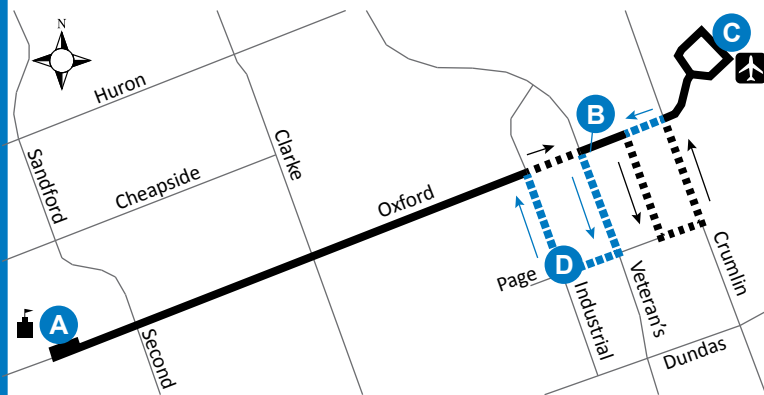

FANSHAWE COLLEGE -
LONDON AIRPORT

36

Map Legend

Effective: September 3rd, 2017

	Timepoint		Shopping Centre		College/ University
	Airport	36	Service Notes		Route Direction

519-451-1347
www.londontransit.ca

SERVICE NOTE:

Route 36 operates on weekdays only, excluding holidays.

Scan for quick access
to LTC's website

ROUTE 36 - MONDAY-FRIDAY

ROUTE 36 - MONDAY-FRIDAY				
EASTBOUND			WESTBOUND	
FANSHAWE COLLEGE STOP #3	OXFORD & VETERANS PARKWAY	LONDON AIRPORT	PAGE & INDUSTRIAL	FANSHAWE COLLEGE STOP #3
A	B	C	D	A
LVS				ARR
6:14	6:20	6:25	6:30	6:36
6:37	6:43	6:48	6:53	6:59
6:49	6:55	6:59	7:04	7:13
7:05	7:11	7:15	7:20	7:29
7:35	7:41	7:45	7:50	7:59
8:05	8:11	8:15	8:20	8:29
8:35	8:41	8:45	8:50	8:59
9:05	9:11	9:15	9:20	9:29
9:35	9:41	9:45	9:50	9:59
10:05	10:11	10:15	10:20	10:29
10:35	10:41	10:45	10:50	10:59
11:05	11:11	11:15	11:20	11:29
11:35	11:41	11:45	11:50	11:59
12:05	12:11	12:15	12:20	12:29
12:35	12:41	12:45	12:50	12:59
1:05	1:11	1:15	1:20	1:29
1:35	1:41	1:45	1:50	1:59
2:05	2:11	2:15	2:20	2:29
2:35	2:41	2:45	2:50	2:59
3:05	3:11	3:15	3:20	3:29
3:35	3:41	3:45	3:50	3:59
4:05	4:11	4:15	4:20	4:29
4:35	4:41	4:45	4:50	4:59
5:05	5:11	5:15	5:20	5:29
5:35	5:41	5:45	5:50	5:59
6:05	6:11	6:15	6:20	6:29
NO SERVICE UNTIL				
10:36	10:42	10:46	10:51	11:00
11:09	11:15	11:19	11:23	11:31

Scan for quick access
to LTC's website