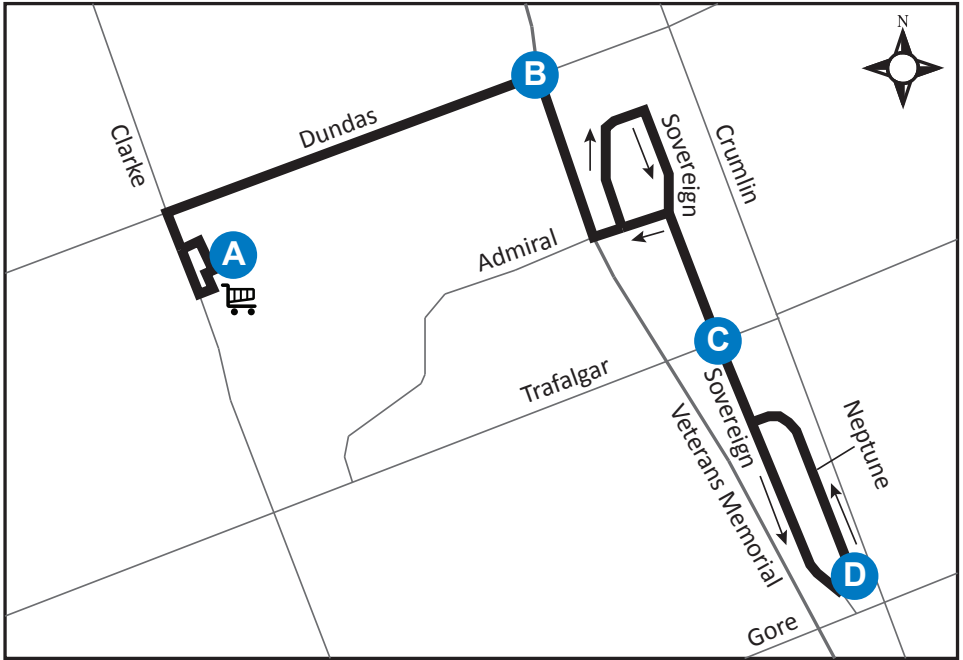

# 37 ARGYLE MALL - NEPTUNE CRESCENT

## Map Legend

Effective: November 26th, 2017

**A** Timepoint

Shopping Centre

Route Direction

## ROUTE 37 - MONDAY-FRIDAY

EASTBOUND				WESTBOUND		
Argyle Mall	Dundas & Veteran's Memorial Parkway	Sovereign & Trafalgar	Neptune & Sovereign	Sovereign & Trafalgar	Dundas & Veteran's Parkway	Argyle Mall
<b>A</b>	<b>B</b>	<b>C</b>	<b>D</b>	<b>C</b>	<b>B</b>	<b>A</b>
LVS						ARR
6:42	6:47	6:52	6:55	6:57	7:01	7:05
7:12	7:17	7:22	7:25	7:27	7:31	7:35
7:42	7:47	7:52	7:55	7:57	8:01	8:05
8:12	8:17	8:22	8:25	8:27	-	-
NO SERVICE UNTIL						
3:28	3:33	3:38	3:41	3:43	3:47	3:51
3:58	4:03	4:08	4:11	4:13	4:17	4:21
4:28	4:33	4:38	4:41	4:43	4:47	4:51
4:58	5:03	5:08	5:11	5:13	5:17	5:21

**SPECIAL NOTE:**

Route 37 operates from 6:30am to 8:30am and from 3:30pm to 5:30pm on weekdays only, excluding holidays.