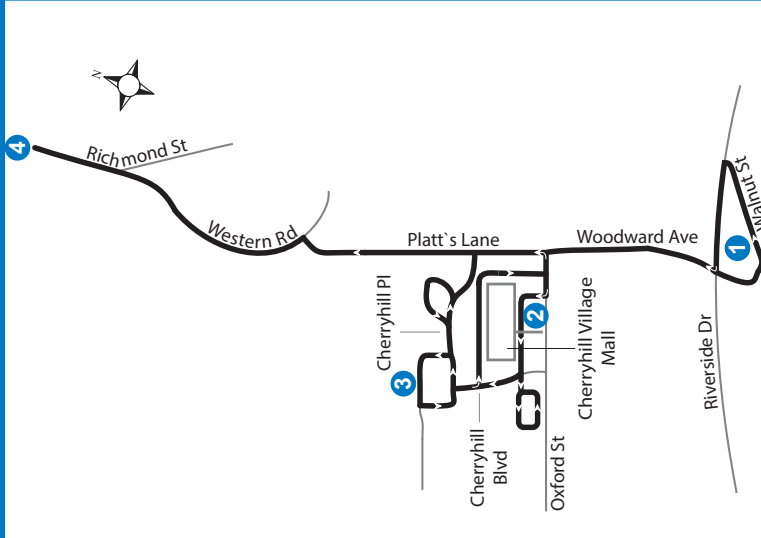

Notes

85 Walnut/ 201 Riverside

- Scheduled pickup is at 9:08am (85 Walnut) and at 9:10am (201 Riverside), scheduled drop-offs are at 12:25pm and 2:40pm.
- Call-in pickups are ONLY available at this location for Route 55 (Friday) before 1:30pm. Requested pickups happen prior to entering Cherryhill Village Mall.

Oakridge Superstore

Before proceeding to Superstore, passengers can request to be dropped off at the plaza near Hyde Park Road and Royal York Road (CIBC).

Hyde Park Power Centre

Operators will not be permitted to pick up/ drop off customers at any other stores besides Walmart within the Power Centre, or along the route, for safety reasons.

Scan for quick access to LTC's website

54 - Thursday COMMUNITY BUS

Map Legend: 1 Timepoint, [Arrow] Route Direction

Effective: April 30th, 2018

Route 54 - Community Bus (Thursday's Only)

Cherryhill Village Mall	Cherryhill Loop	Proudfoot Loop	Wonderland Loop	Farm Boy	Sobey's	Costco	Wonderland Loop	Proudfoot Loop	Cherryhill Village Mall
1	2	3	4	5	6	7	4	3	1
LVS	Starts At	Starts At	Starts At	LVS	LVS	LVS	Starts At	Starts At	Starts At
9:20	9:22	9:37	9:43	9:47	9:58	10:01	10:05	10:11	10:20
10:38	10:40	10:55	11:01	11:05	11:16	11:19	11:23	11:29	11:38
11:55	11:57	12:12	12:18	12:22	12:33	12:36	12:40	12:46	12:55
1:13	1:15	1:30	1:36	1:40	1:51	1:54	1:58	2:04	2:13
2:26	2:28 (Drop Offs Only)			-	-	-	-	-	-

55 - Friday COMMUNITY BUS

Map Legend: 1 Timepoint, [Arrow] Route Direction

Effective: April 30th, 2018

Route 55 - Community Bus (Friday's Only)

Cherryhill Village Mall	Cherryhill Loop	Masonville Entrance 1*	Masonville Entrance 1*	Cherryhill Village Mall
2	3	4	4	2
LVS	Starts At	ARR	LVS	ARR
9:20	9:22	10:02	10:11	10:28
10:38	10:40	11:20	11:29	11:46
11:55	11:57	12:37	12:46	1:03
1:13	1:15	1:55	2:04	2:21
2:26	2:28 (Drop Offs Only)			-