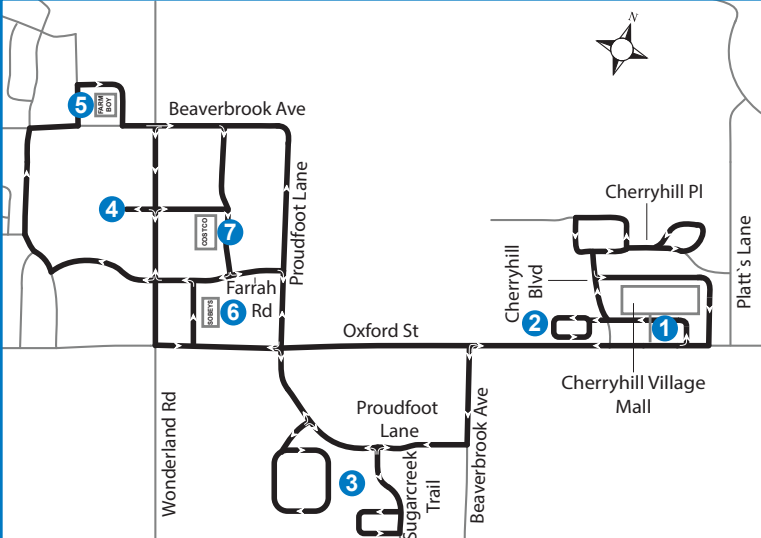

Notes

85 Walnut/ 201 Riverside

- Scheduled pickup is at 9:08am (85 Walnut) and at 9:10am (201 Riverside), scheduled drop-offs are at 12:25pm and 2:40pm.
- Call-in pickups are ONLY available at this location for Route 55 (Friday) before 1:30pm. Requested pickups happen prior to entering Cherryhill Village Mall.

Oakridge Superstore

Before proceeding to Superstore, passengers can request to be dropped off at the plaza near Hyde Park Road and Royal York Road (CIBC).

Hyde Park Power Centre

Operators will not be permitted to pick up/ drop off customers at any other stores besides Walmart within the Power Centre, or along the route, for safety reasons.

Scan for quick access to LTC's website

54 - Thursday COMMUNITY BUS

Map Legend: 1 Timepoint, [Arrow] Route Direction

Effective: April 30th, 2018

Route 54 - Community Bus (Thursday's Only)

Cherryhill Village Mall	Cherryhill Loop	Proudfoot Loop	Wonderland Loop	Farm Boy	Sobey's	Costco	Wonderland Loop	Proudfoot Loop	Cherryhill Village Mall
1	2	3	4	5	6	7	4	3	1
LVS	Starts At	Starts At	Starts At	LVS	LVS	LVS	Starts At	Starts At	Starts At
9:20	9:22	9:37	9:43	9:47	9:58	10:01	10:05	10:11	10:20
10:38	10:40	10:55	11:01	11:05	11:16	11:19	11:23	11:29	11:38
11:55	11:57	12:12	12:18	12:22	12:33	12:36	12:40	12:46	12:55
1:13	1:15	1:30	1:36	1:40	1:51	1:54	1:58	2:04	2:13
2:26	2:28 (Drop Offs Only)			-	-	-	-	-	-

55 - Friday COMMUNITY BUS

Map Legend: 1 Timepoint, [Arrow] Route Direction

Effective: April 30th, 2018

Route 55 - Community Bus (Friday's Only)

Cherryhill Village Mall	Cherryhill Loop	Masonville Entrance 1*	Masonville Entrance 1*	Cherryhill Village Mall
2	3	4	4	2
LVS	Starts At	ARR	LVS	ARR
9:20	9:22	10:02	10:11	10:28
10:38	10:40	11:20	11:29	11:46
11:55	11:57	12:37	12:46	1:03
1:13	1:15	1:55	2:04	2:21
2:26	2:28 (Drop Offs Only)			-