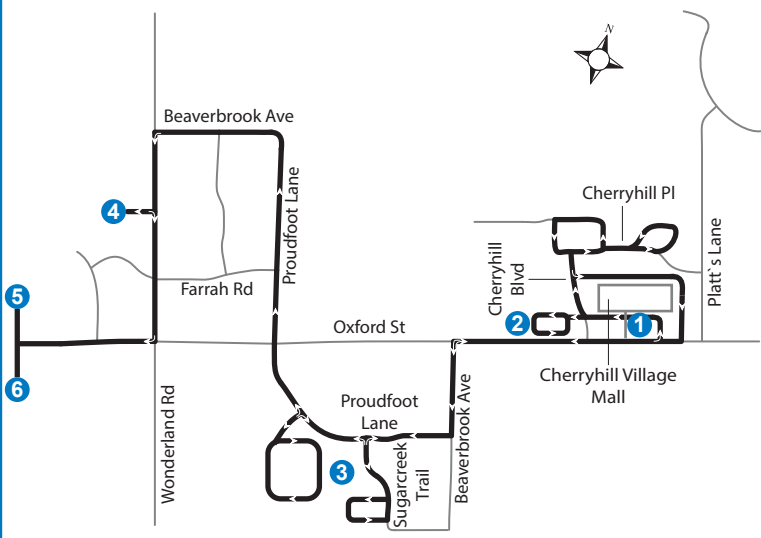

52 - Tuesday COMMUNITY BUS

Map Legend Effective: April 30th, 2018

1	Timepoint		Route Direction

519-451-1347

www.londontransit.ca

Route 52- Community Bus (Tuesday's Only)

Cherryhill Village Mall	Cherryhill Loop	Proudfoot Loop	Wonderland Loop	Oakridge Superstore	Remark	Wonderland Loop	Proudfoot Loop	Cherryhill Village Mall
1	2	3	4	5	6	4	3	1
LVS	Starts At	Starts At	Starts At	LVS	LVS	LVS	Starts At	Starts At
9:20	9:22	9:37	9:43	9:55	10:05	10:14	10:20	10:29
10:38	10:40	10:55	11:01	11:13	11:23	11:32	11:38	11:47
11:55	11:57	12:12	12:18	12:30	12:40	12:49	12:55	1:04
1:13	1:15	1:30	1:36	1:48	1:58	2:07	2:13	2:22
2:26	2:28 (Drop Offs Only)			-	-	-	-	-