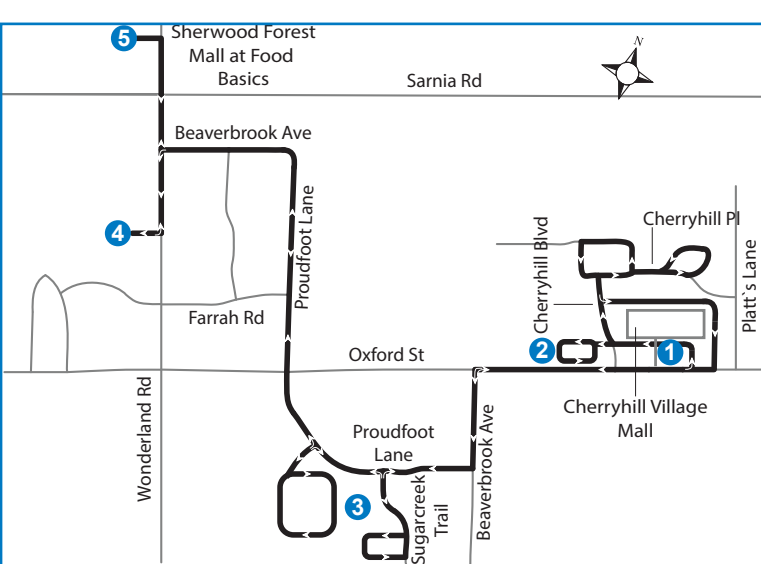

51 - Monday COMMUNITY BUS

Map Legend Effective: April 30th, 2018

1	Timepoint		Route Direction

519-451-1347

www.londontransit.ca

Route 51 - Community Bus (Monday's Only)

Cherryhill Village Mall	Cherryhill Loop	Proudfoot Loop	Wonderland Loop	Westmount Mall	Food Basics	Wonderland Loop	Proudfoot Loop	Cherryhill Village Mall
1	2	3	4	5	6	4	3	1
LVS	Starts At	Starts At	Starts At	LVS	LVS	LVS	Starts At	Starts At
9:20	9:22	9:37	9:43	9:58	10:08	10:15	10:21	10:31
10:38	10:40	10:55	11:01	11:13	11:23	11:30	11:36	11:46
11:55	11:57	12:12	12:18	12:30	12:40	12:47	12:53	1:03
1:13	1:15	1:30	1:36	1:48	1:58	2:05	2:11	2:21
2:26	2:28 (Drop Offs Only)			-	-	-	-	-