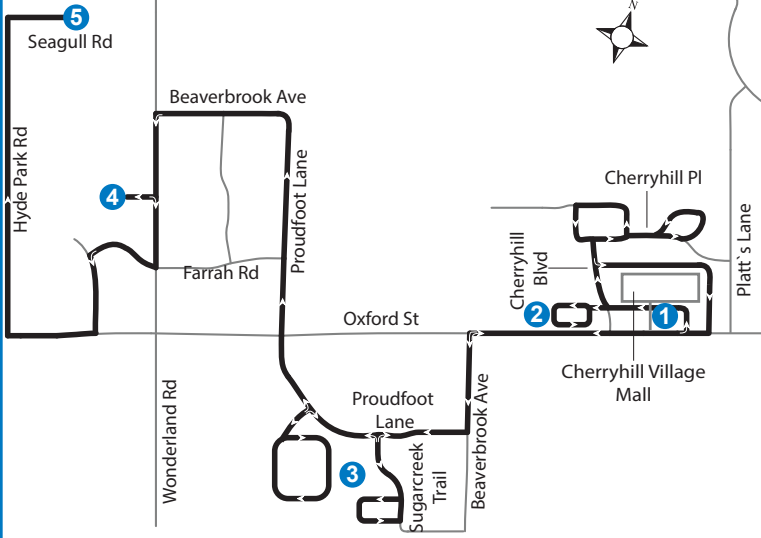

53 - Wednesday COMMUNITY BUS

Map Legend Effective: April 30th, 2018

1	Timepoint		Route Direction

519-451-1347

www.londontransit.ca

Route 53 - Community Bus (Wednesday's Only)

Cherryhill Village Mall	Cherryhill Loop	Proudfoot Loop	Wonderland Loop	Hyde Park Walmart	Wonderland Loop	Proudfoot Loop	Cherryhill Village Mall
1	2	3	4	5	4	3	1
LVS	Starts At	Starts At	Starts At	LVS	LVS	LVS	Starts At
9:20	9:22	9:37	9:43	10:03	10:18	10:24	10:33
10:38	10:40	10:55	11:01	11:21	11:36	11:42	11:51
11:55	11:57	12:12	12:18	12:38	12:53	12:59	1:08
1:13	1:15	1:30	1:36	1:56	2:11	2:17	2:26
2:26	2:28 (Drop Offs Only)			-	-	-	-

Notes

85 Walnut/ 201 Riverside

- Scheduled pickup is at 9:08am (85 Walnut) and at 9:10am (201 Riverside), scheduled drop-offs are at 12:25pm and 2:40pm.
- Call-in pickups are ONLY available at this location for Route 55 (Friday) before 1:30pm. Requested pickups happen prior to entering Cherryhill Village Mall.

Cherryhill Loop

After pickups in Cherryhill Loop, passengers can request to be dropped off at Cherryhill Village Mall – rear entrance.

Proudfoot Loop

The bus cannot turn around in the parking lot at 445 Sugarcreek Trail. Passengers will be required to walk to 425 Sugarcreek Trail to board the bus.

Oakridge Superstore

Before proceeding to Superstore, passengers can request to be dropped off at the plaza near Hyde Park Road and Royal York Road (CIBC).

Hyde Park Power Centre

Operators will not be permitted to pick up/ drop off customers at any other stores besides Walmart within the Power Centre, or along the route, for safety reasons.

Scan for quick access to LTC's website