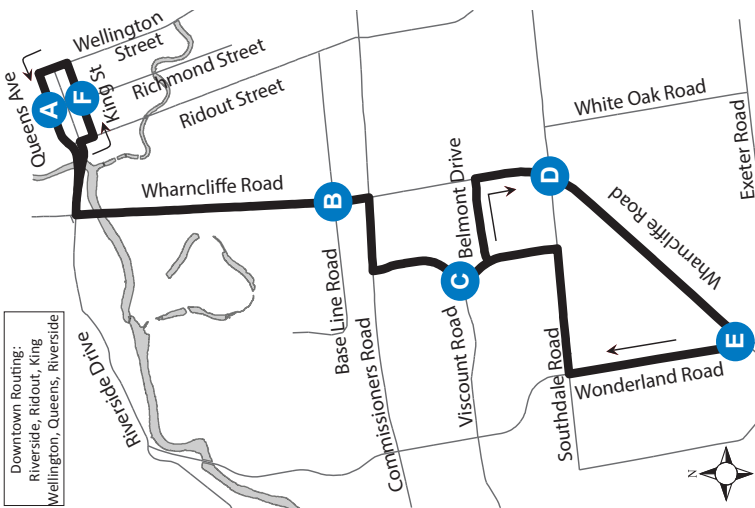

DOWNTOWN - WHARNCLIFFE & WONDERLAND

Map Legend **Effective: April 29th, 2018**

A Timepoint   → Route Direction

519-451-1347
www.londontransit.ca
london transit

ROUTE 12 - MONDAY - FRIDAY

SOUTHBOUND					NORTHBOUND				
Queens & Richmond	Wharnclyffe & Base Line	Notre Dame & Viscount	Wharnclyffe & Southdale	Wonderland & Wharnclyffe	Wonderland & Wharnclyffe	Notre Dame & Viscount	Wharnclyffe & Base Line	King & Richmond	Queens & Richmond
A	B	C	D	E	E	C	B	F	A
LVS				LVS	ARR				
-	-	-	-	-	6:03	6:08	6:13	6:22	6:25
-	-	-	-	-	6:30	6:35	6:40	6:49	6:52
6:30	6:38	6:42	6:46	6:50	6:50	6:58	7:03	7:12	7:15
-	-	-	-	-	7:08	7:13	7:18	7:27	7:30
6:52	7:00	7:04	7:08	7:12	7:25	7:34	7:41	7:52	7:55
7:15	7:25	7:30	7:35	7:40	7:45	7:54	8:01	8:12	8:15
7:35	7:45	7:50	7:55	8:00	8:05	8:14	8:21	8:32	8:35
7:55	8:05	8:10	8:15	8:20	8:20	8:29	8:36	8:47	8:50
8:15	8:25	8:30	8:35	8:40	8:48	8:56	9:02	9:12	9:15
8:35	8:45	8:50	8:55	9:00	9:08	9:16	9:22	9:32	9:35
8:50	9:00	9:05	9:10	9:14	To Garage Note 3				
9:15	9:25	9:30	9:35	9:39	9:43	9:51	9:57	10:07	10:10
9:40	9:50	9:55	10:00	10:04	10:13	10:21	10:27	10:37	10:40
10:10	10:20	10:25	10:30	10:34	10:43	10:51	10:57	11:07	11:10
10:40	10:50	10:55	11:00	11:04	11:13	11:21	11:27	11:37	11:40
11:10	11:20	11:25	11:30	11:34	11:42	11:51	11:57	12:07	12:10
11:40	11:50	11:55	12:00	12:04	12:12	12:21	12:27	12:37	12:40
12:10	12:20	12:25	12:30	12:34	12:42	12:51	12:57	1:07	1:10
12:40	12:50	12:55	1:00	1:04	1:06	1:15	1:21	1:31	1:34
1:10	1:20	1:25	1:30	1:34	1:38	1:46	1:52	2:02	2:05
1:34	1:44	1:49	1:54	1:58	1:58	2:06	2:12	2:22	2:25
2:05	2:18	2:23	2:28	2:32	2:38	2:46	2:52	3:02	3:05
2:30	2:43	2:48	2:53	2:57	2:58	3:06	3:12	3:22	3:25
-	-	-	-	-	3:23	3:28	3:33	3:42	3:45
3:05	3:18	3:23	3:28	3:32	3:35	3:45	3:51	4:02	4:05
3:25	3:38	3:43	3:48	3:52	3:55	4:05	4:11	4:22	4:25
3:45	3:58	4:03	4:08	4:12	4:15	4:25	4:31	4:42	4:45
4:05	4:19	4:25	4:30	4:34	4:40	4:50	4:56	5:07	5:10
4:25	4:39	4:45	4:50	4:54	5:00	5:10	5:16	5:27	5:30
4:45	4:59	5:05	5:10	5:14	5:20	5:30	5:36	5:47	5:50
5:10	5:24	5:30	5:35	5:39	5:43	5:51	5:57	6:07	6:10
5:30	5:44	5:50	5:55	5:59	6:03	6:11	6:17	6:27	6:30
5:50	6:00	6:05	6:10	6:14	To Garage Note 3				
6:10	6:20	6:25	6:30	6:34	6:36	6:44	6:50	7:00	7:03
6:30	6:40	6:45	6:50	6:54	7:03	7:11	7:17	7:27	7:30
7:03	7:13	7:18	7:23	7:27	7:33	7:41	7:47	7:57	8:00
7:30	7:40	7:44	7:48	7:51	To Garage Note 3				
8:00	8:10	8:15	8:20	8:24	8:33	8:41	8:47	8:57	9:00
9:00	9:08	9:12	9:16	9:20	9:32	9:39	9:44	9:52	9:55
10:00	10:08	10:12	10:16	10:20	10:32	10:39	10:44	10:52	10:55
11:00	11:08	11:12	11:16	11:20	11:32	11:39	11:44	11:52	11:55
12:00	12:08	12:12	12:16	12:20	12:21	12:27	To Garage Note 2		

LEGEND	
Note 1	To garage via Viscount, Commissioners, Highbury
Note 2	To garage via Viscount, Wonderland
Note 3	To garage via Wharnclyffe, Wonderland

Scan for quick access
to LTC's website