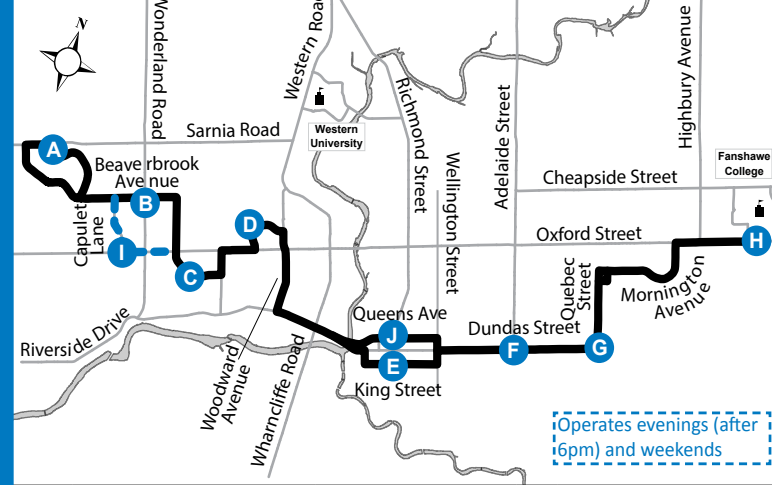

20 FANSHAWE COLLEGE - BEAVERBROOK

Map Legend

- A** Timepoint
- Shopping Centre
- College/University
- Route Direction

Effective: April 29th, 2018

Operates evenings (after 6pm) and weekends

519-451-1347
www.londontransit.ca

Scan for quick access to LTC's website

LEGEND	
Note 1	To garage via Dundas, Wellington, Horton, Wharncliffe, Wonderland
Note 2	To garage via Oxford, Highbury
Note 3	To garage via King, Waterloo, York, Egerton, Brydges
Note 4	To garage via Talbot, Queens, Riverside, Wharncliffe, Wonderland
Note 5	To garage via Wonderland, Oxford, Highbury
Note 6	To garage via Wonderland