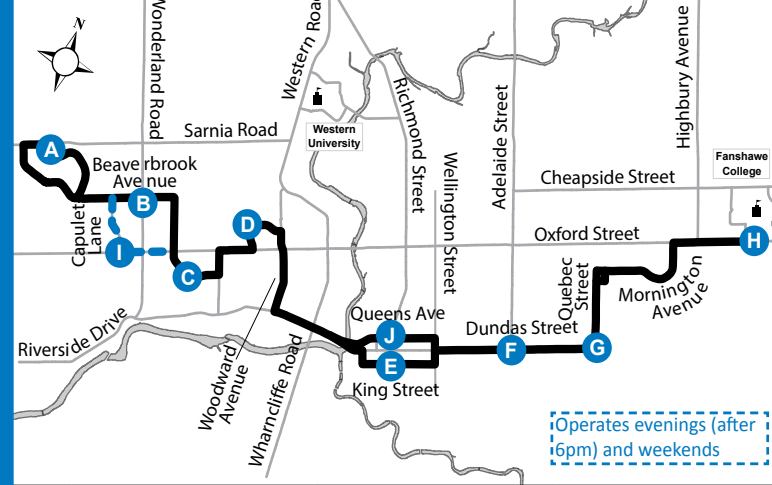

20 FANSHAWE COLLEGE - BEAVERBROOK

Map Legend

- A** Timepoint
- Shopping Centre
- College/University
- Route Direction

Effective: April 29th, 2018

Operates evenings (after 6pm) and weekends

519-451-1347
www.londontransit.ca

Scan for quick access to LTC's website

LEGEND	
Note 1	To garage via Dundas, Wellington, Horton, Wharncliffe, Wonderland
Note 2	To garage via Oxford, Highbury
Note 3	To garage via King, Waterloo, York, Egerton, Brydges
Note 4	To garage via Talbot, Queens, Riverside, Wharncliffe, Wonderland
Note 5	To garage via Wonderland, Oxford, Highbury
Note 6	To garage via Wonderland