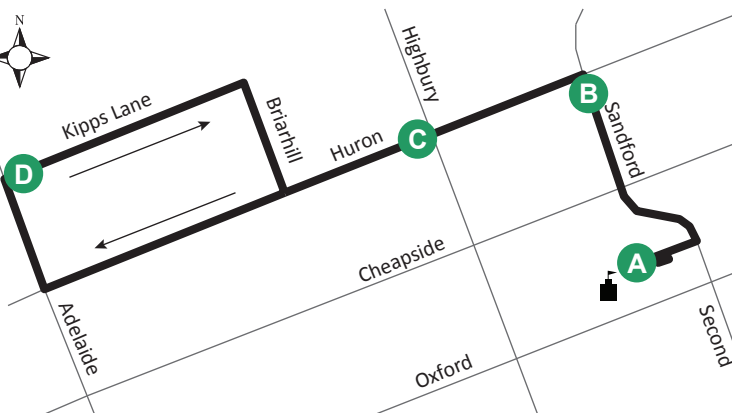

27 FANSHAWE COLLEGE -
KIPPS LANE

Map Legend

Timepoint

Route Direction

College

Effective: April 29th-September 1st, 2018

519-451-1347
www.londontransit.ca

SPECIAL NOTE:

Route 27 operates on weekdays only, excluding holidays.