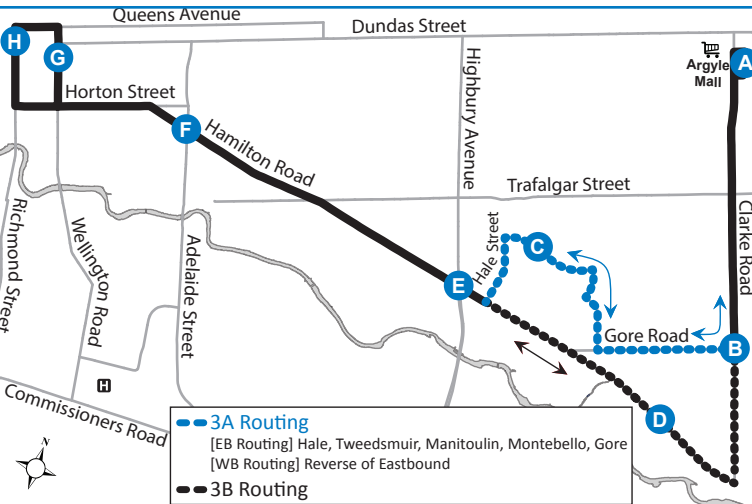

<b>LEGEND</b>	
Note 1	To garage via Highbury

Scan for quick access to LTC's website

DOWNTOWN - FAIRMONT / ARGYLE MALL

3

Map Legend		Effective: April 29th, 2018	
<b>A</b>	Timepoint		Shopping Centre
<b>H</b>	Hospital	<b>3A</b>	Service Notes
		<b>3B</b>	Service Notes