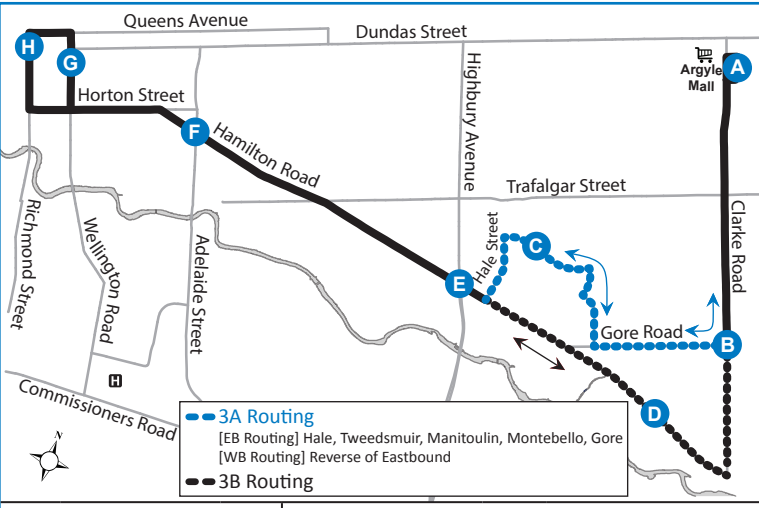

**DOWNTOWN - FAIRMONT / ARGYLE MALL**

**3**

<b>Map Legend</b>		<b>Effective: April 29th, 2018</b>	
<b>A</b>	Timepoint		Shopping Centre
<b>H</b>	Hospital	<b>3A</b>	Service Notes
		<b>3B</b>	Service Notes

<b>LEGEND</b>	
Note 1	To garage via Highbury

Scan for quick access to LTC's website

DOWNTOWN - FAIRMONT / ARGYLE MALL

3

Map Legend		Effective: April 29th, 2018	
<b>A</b>	Timepoint		Shopping Centre
<b>H</b>	Hospital	<b>3A</b>	Service Notes
		<b>3B</b>	Service Notes