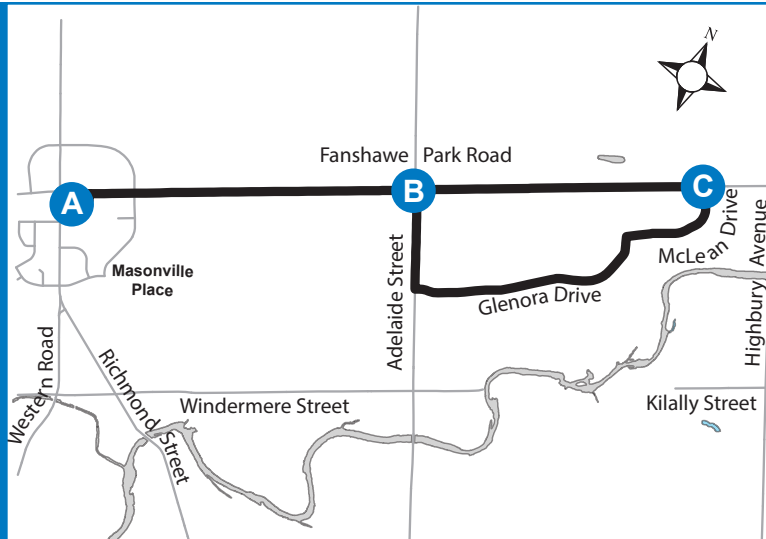

40 MASONVILLE PLACE - NORTHBRIDGE

Map Legend

A Timepoint Shopping Centre College/ University

Effective: April 29th, 2018

519-451-1347
www.londontransit.ca

London transit

ROUTE 40 - MONDAY - FRIDAY

EASTBOUND			WESTBOUND		
Masonville Place	Fanshawe Park Road & Adelaide	Fanshawe Park Road & McLean	Fanshawe Park Road & McLean	Fanshawe Park Road & Adelaide	Masonville Place
A	B	C	C	B	A
LVS		ARR	LVS		ARR
-	5:42	5:45	5:45	-	6:07
6:13	6:19	6:22	6:22	6:30	6:34
6:39	6:45	6:48	6:48	6:56	7:01
7:08	7:14	7:17	7:17	7:26	7:31
7:39	7:45	7:48	7:48	7:57	8:02
8:09	8:15	8:18	8:18	8:27	8:32
8:39	8:45	8:48	8:48	8:57	9:02
9:09	9:15	9:18	9:18	9:27	9:32
9:39	9:45	9:48	9:48	9:57	10:02
10:09	10:15	10:18	10:18	10:27	10:32
10:39	10:45	10:48	10:48	10:57	11:02
11:09	11:15	11:18	11:18	11:27	11:32
11:37	11:43	11:46	11:46	11:55	12:01
12:07	12:14	12:17	12:17	12:25	12:31
12:37	12:44	12:47	12:47	12:55	1:01
1:07	1:14	1:17	1:17	1:25	1:31
1:36	1:43	1:46	1:46	1:54	2:00
2:06	2:13	2:16	2:16	2:25	2:30
2:36	2:43	2:46	2:46	2:55	3:00
3:05	3:12	3:15	3:15	3:24	3:29
3:35	3:42	3:45	3:45	3:54	3:59
4:07	4:14	4:17	4:17	4:27	4:33
4:39	4:46	4:49	4:49	4:59	5:05
5:09	5:16	5:19	5:19	5:29	5:35
5:39	5:46	5:49	5:49	5:59	6:04
6:09	6:15	6:18	6:18	6:26	-
6:36	6:42	6:45	6:45	6:53	6:58
7:48	7:54	7:57	7:57	8:05	8:10
8:48	8:54	8:57	8:57	9:04	9:09
9:44	9:49	9:52	9:52	9:59	10:04
10:44	10:49	10:52	10:52	10:59	11:04
11:44	11:49	11:52	11:52	-	-
12:17	-	12:31	12:31	-	-

LEGEND

6:30	Arrives as Route 34, leaves as Route 40
6:30	Arrives as Route 40, leaves as Route 34
6:23	Arrives as Route 16, leaves as Route 40

Scan for quick access to LTC's website