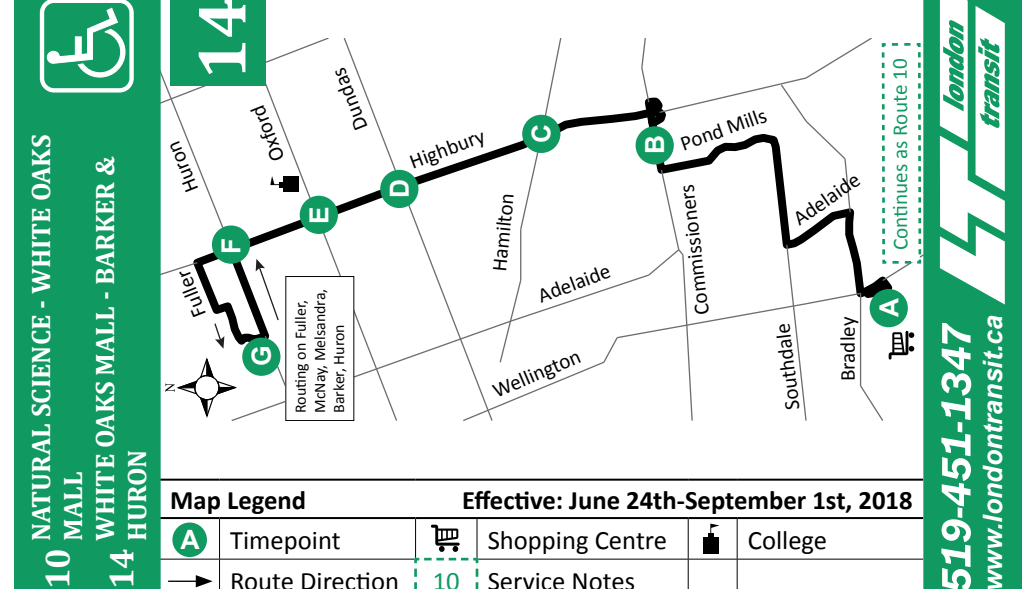

ROUTE 14 - MONDAY-FRIDAY													
NORTHBOUND							SOUTHBOUND						
White Oaks Mall	Commissioners & Deveron	Highbury & Hamilton	Highbury & Dundas	Highbury & Oxford	Highbury & Huron	Barker & Huron	Barker & Huron	Huron & Highbury	Highbury & Oxford	Highbury & Dundas	Highbury & Hamilton	Commissioners & Deveron	White Oaks Mall
A	B	C	D	E	F	G	G	F	E	D	C	B	A
LVS			LVS			ARR	LVS			LVS			ARR
-	-	-	5:53	5:55	5:58	6:03	6:03	6:07	6:11	6:13	6:19	6:23	6:36
5:54	6:09	6:13	6:18	6:20	6:23	6:29	6:33	6:37	6:41	6:43	6:49	6:53	7:06
6:21	6:36	6:40	6:45	6:47	6:50	6:56	6:59	7:03	7:08	7:11	7:17	7:22	7:36
-	-	-	7:08	7:11	7:14	7:19	7:19	7:23	7:28	7:31	7:37	7:42	7:56
6:57	7:13	7:17	7:23	7:27	7:30	7:35	7:39	7:43	7:48	7:51	7:57	8:02	8:16
7:17	7:33	7:37	7:43	7:47	7:50	7:55	7:59	8:03	8:08	8:11	8:17	8:22	8:36
7:37	7:53	7:57	8:03	8:07	8:10	8:15	8:19	8:23	8:28	8:31	8:37	8:42	8:56
7:57	8:13	8:17	8:23	8:27	8:30	8:35	8:39	8:43	8:48	8:51	8:57	9:02	9:17
8:17	8:33	8:37	8:43	8:47	8:50	8:55	8:59	9:04	9:09	9:11	9:17	9:21	9:36
8:46	9:03	9:07	9:13	9:17	9:20	9:26	9:27	9:32	9:37	9:39	9:45	9:49	10:04
9:15	9:32	9:36	9:42	9:46	9:49	9:55	9:57	10:02	10:07	10:09	10:15	10:19	10:34
9:45	10:02	10:06	10:12	10:16	10:19	10:25	10:27	10:32	10:37	10:39	10:45	10:49	11:04
10:15	10:32	10:36	10:42	10:46	10:49	10:55	10:57	11:02	11:07	11:09	11:15	11:19	11:34
10:45	11:02	11:06	11:12	11:16	11:19	11:25	11:27	11:32	11:37	11:39	11:45	11:49	12:04
11:15	11:32	11:36	11:42	11:46	11:49	11:55	11:56	12:01	12:06	12:09	12:16	12:20	12:35
11:45	12:02	12:06	12:12	12:15	12:19	12:24	12:26	12:31	12:36	12:39	12:46	12:50	1:05
12:15	12:33	12:37	12:43	12:46	12:50	12:55	12:56	1:01	1:06	1:09	1:16	1:20	1:35
12:45	1:03	1:07	1:13	1:16	1:20	1:25	1:26	1:31	1:36	1:39	1:46	1:50	2:05
1:10	1:28	1:32	1:38	1:41	1:45	1:50	1:53	1:58	2:03	2:06	2:13	2:17	2:33
1:30	1:48	1:52	1:58	2:01	2:05	2:11	2:14	2:19	2:25	2:28	2:35	2:39	2:55
1:55	2:12	2:16	2:22	2:25	2:29	2:35	2:38	2:43	2:49	2:52	2:59	3:03	3:19
-	-	-	-	-	-	-	-	-	-	-	2:58	3:02	3:17
2:15	2:33	2:37	2:43	2:46	2:50	2:56	2:59	3:04	3:10	3:13	3:20	3:24	3:40
2:35	2:53	2:57	3:03	3:06	3:10	3:16	3:19	3:24	3:30	3:33	3:40	3:44	4:00
2:55	3:13	3:17	3:23	3:26	3:30	3:36	3:39	3:44	3:50	3:53	4:00	4:05	4:20
3:15	3:33	3:37	3:43	3:46	3:50	3:56	3:59	4:04	4:10	4:13	4:20	4:25	4:40
3:35	3:53	3:57	4:03	4:07	4:12	4:18	4:20	4:25	4:31	4:34	4:41	4:46	5:01
3:55	4:13	4:17	4:23	4:27	4:32	4:38	4:40	4:45	4:51	4:54	5:01	5:06	5:21
4:15	4:33	4:37	4:43	4:47	4:52	4:58	5:00	5:05	5:11	5:14	5:21	5:26	5:41
4:35	4:53	4:57	5:03	5:07	5:12	5:18	5:20	5:25	5:31	5:34	5:41	5:46	6:01
4:55	5:13	5:17	5:23	5:27	5:32	5:38	5:40	5:45	5:51	5:54	6:01	6:06	6:20
5:15	5:33	5:37	5:43	5:47	5:52	5:58	6:00	6:04	6:07	6:10	To Garage		
5:35	5:53	5:57	6:03	6:06	6:09	6:15	6:18	6:22	6:28	6:30	6:35	6:40	6:54
6:05	6:22	6:26	6:32	6:35	6:38	6:44	6:48	6:52	6:58	7:00	7:05	7:10	7:24
6:30	6:47	6:51	6:57	7:00	7:03	7:09	7:13	7:17	7:23	7:25	7:30	7:35	7:49
7:00	7:17	7:21	7:27	7:30	7:33	7:39	7:43	7:47	7:53	7:55	8:00	8:05	8:19
7:30	7:47	7:51	7:57	8:00	8:03	8:09	8:13	8:17	8:23	8:25	8:30	8:35	8:49
8:06	8:23	8:27	8:33	8:36	8:39	8:45	8:46	8:50	8:56	8:58	9:04	9:08	9:21
8:36	8:53	8:57	9:03	9:06	9:09	9:14	9:18	9:22	9:26	9:28	9:33	9:37	9:50
9:06	9:20	9:24	9:29	9:32	9:35	9:40	9:43	9:47	9:51	9:53	9:58	10:02	10:15
9:36	9:50	9:54	9:59	10:02	10:05	10:10	10:13	10:17	10:21	10:23	10:28	10:32	10:45
10:06	10:20	10:24	10:29	10:32	10:35	10:40	10:43	10:47	10:51	10:53	10:58	11:02	11:15
10:36	10:50	10:54	10:59	11:02	11:05	11:10	11:13	11:17	11:21	11:23	11:28	11:32	11:45
11:06	11:20	11:24	11:29	11:32	11:35	11:40	11:43	11:47	11:51	11:53	11:58	12:02	12:15
11:36	11:50	11:54	11:59	12:02	12:05	12:10	12:11	12:15	12:18	12:21	To Garage		
12:00	12:14	12:18	To Garage