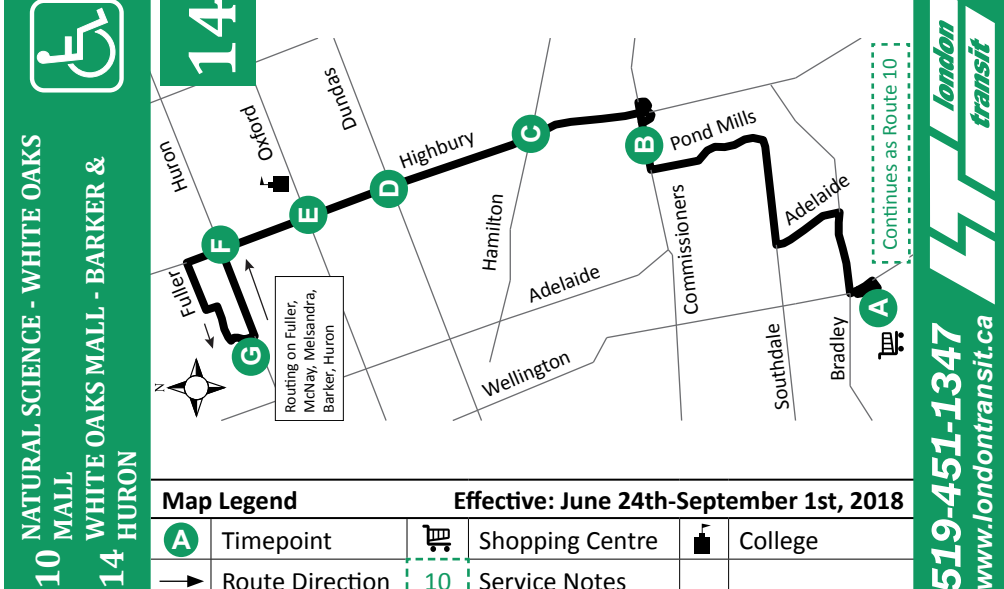

ROUTE 14 - MONDAY-FRIDAY													
NORTHBOUND							SOUTHBOUND						
White Oaks Mall	Commissioners & Deveron	Highbury & Hamilton	Highbury & Dundas	Highbury & Oxford	Highbury & Huron	Barker & Huron	Barker & Huron	Huron & Highbury	Highbury & Oxford	Highbury & Dundas	Highbury & Hamilton	Commissioners & Deveron	White Oaks Mall
A	B	C	D	E	F	G	G	F	E	D	C	B	A
LVS			LVS			ARR	LVS			LVS			ARR
-	-	-	5:53	5:55	5:58	6:03	6:03	6:07	6:11	6:13	6:19	6:23	6:36
5:54	6:09	6:13	6:18	6:20	6:23	6:29	6:33	6:37	6:41	6:43	6:49	6:53	7:06
6:21	6:36	6:40	6:45	6:47	6:50	6:56	6:59	7:03	7:08	7:11	7:17	7:22	7:36
-	-	-	7:08	7:11	7:14	7:19	7:19	7:23	7:28	7:31	7:37	7:42	7:56
6:57	7:13	7:17	7:23	7:27	7:30	7:35	7:39	7:43	7:48	7:51	7:57	8:02	8:16
7:17	7:33	7:37	7:43	7:47	7:50	7:55	7:59	8:03	8:08	8:11	8:17	8:22	8:36
7:37	7:53	7:57	8:03	8:07	8:10	8:15	8:19	8:23	8:28	8:31	8:37	8:42	8:56
7:57	8:13	8:17	8:23	8:27	8:30	8:35	8:39	8:43	8:48	8:51	8:57	9:02	9:17
8:17	8:33	8:37	8:43	8:47	8:50	8:55	8:59	9:04	9:09	9:11	9:17	9:21	9:36
8:46	9:03	9:07	9:13	9:17	9:20	9:26	9:27	9:32	9:37	9:39	9:45	9:49	10:04
9:15	9:32	9:36	9:42	9:46	9:49	9:55	9:57	10:02	10:07	10:09	10:15	10:19	10:34
9:45	10:02	10:06	10:12	10:16	10:19	10:25	10:27	10:32	10:37	10:39	10:45	10:49	11:04
10:15	10:32	10:36	10:42	10:46	10:49	10:55	10:57	11:02	11:07	11:09	11:15	11:19	11:34
10:45	11:02	11:06	11:12	11:16	11:19	11:25	11:27	11:32	11:37	11:39	11:45	11:49	12:04
11:15	11:32	11:36	11:42	11:46	11:49	11:55	11:56	12:01	12:06	12:09	12:16	12:20	12:35
11:45	12:02	12:06	12:12	12:15	12:19	12:24	12:26	12:31	12:36	12:39	12:46	12:50	1:05
12:15	12:33	12:37	12:43	12:46	12:50	12:55	12:56	1:01	1:06	1:09	1:16	1:20	1:35
12:45	1:03	1:07	1:13	1:16	1:20	1:25	1:26	1:31	1:36	1:39	1:46	1:50	2:05
1:10	1:28	1:32	1:38	1:41	1:45	1:50	1:53	1:58	2:03	2:06	2:13	2:17	2:33
1:30	1:48	1:52	1:58	2:01	2:05	2:11	2:14	2:19	2:25	2:28	2:35	2:39	2:55
1:55	2:12	2:16	2:22	2:25	2:29	2:35	2:38	2:43	2:49	2:52	2:59	3:03	3:19
-	-	-	-	-	-	-	-	-	-	-	2:58	3:02	3:17
2:15	2:33	2:37	2:43	2:46	2:50	2:56	2:59	3:04	3:10	3:13	3:20	3:24	3:40
2:35	2:53	2:57	3:03	3:06	3:10	3:16	3:19	3:24	3:30	3:33	3:40	3:44	4:00
2:55	3:13	3:17	3:23	3:26	3:30	3:36	3:39	3:44	3:50	3:53	4:00	4:05	4:20
3:15	3:33	3:37	3:43	3:46	3:50	3:56	3:59	4:04	4:10	4:13	4:20	4:25	4:40
3:35	3:53	3:57	4:03	4:07	4:12	4:18	4:20	4:25	4:31	4:34	4:41	4:46	5:01
3:55	4:13	4:17	4:23	4:27	4:32	4:38	4:40	4:45	4:51	4:54	5:01	5:06	5:21
4:15	4:33	4:37	4:43	4:47	4:52	4:58	5:00	5:05	5:11	5:14	5:21	5:26	5:41
4:35	4:53	4:57	5:03	5:07	5:12	5:18	5:20	5:25	5:31	5:34	5:41	5:46	6:01
4:55	5:13	5:17	5:23	5:27	5:32	5:38	5:40	5:45	5:51	5:54	6:01	6:06	6:20
5:15	5:33	5:37	5:43	5:47	5:52	5:58	6:00	6:04	6:07	6:10	To Garage		
5:35	5:53	5:57	6:03	6:06	6:09	6:15	6:18	6:22	6:28	6:30	6:35	6:40	6:54
6:05	6:22	6:26	6:32	6:35	6:38	6:44	6:48	6:52	6:58	7:00	7:05	7:10	7:24
6:30	6:47	6:51	6:57	7:00	7:03	7:09	7:13	7:17	7:23	7:25	7:30	7:35	7:49
7:00	7:17	7:21	7:27	7:30	7:33	7:39	7:43	7:47	7:53	7:55	8:00	8:05	8:19
7:30	7:47	7:51	7:57	8:00	8:03	8:09	8:13	8:17	8:23	8:25	8:30	8:35	8:49
8:06	8:23	8:27	8:33	8:36	8:39	8:45	8:46	8:50	8:56	8:58	9:04	9:08	9:21
8:36	8:53	8:57	9:03	9:06	9:09	9:14	9:18	9:22	9:26	9:28	9:33	9:37	9:50
9:06	9:20	9:24	9:29	9:32	9:35	9:40	9:43	9:47	9:51	9:53	9:58	10:02	10:15
9:36	9:50	9:54	9:59	10:02	10:05	10:10	10:13	10:17	10:21	10:23	10:28	10:32	10:45
10:06	10:20	10:24	10:29	10:32	10:35	10:40	10:43	10:47	10:51	10:53	10:58	11:02	11:15
10:36	10:50	10:54	10:59	11:02	11:05	11:10	11:13	11:17	11:21	11:23	11:28	11:32	11:45
11:06	11:20	11:24	11:29	11:32	11:35	11:40	11:43	11:47	11:51	11:53	11:58	12:02	12:15
11:36	11:50	11:54	11:59	12:02	12:05	12:10	12:11	12:15	12:18	12:21	To Garage		
12:00	12:14	12:18	To Garage