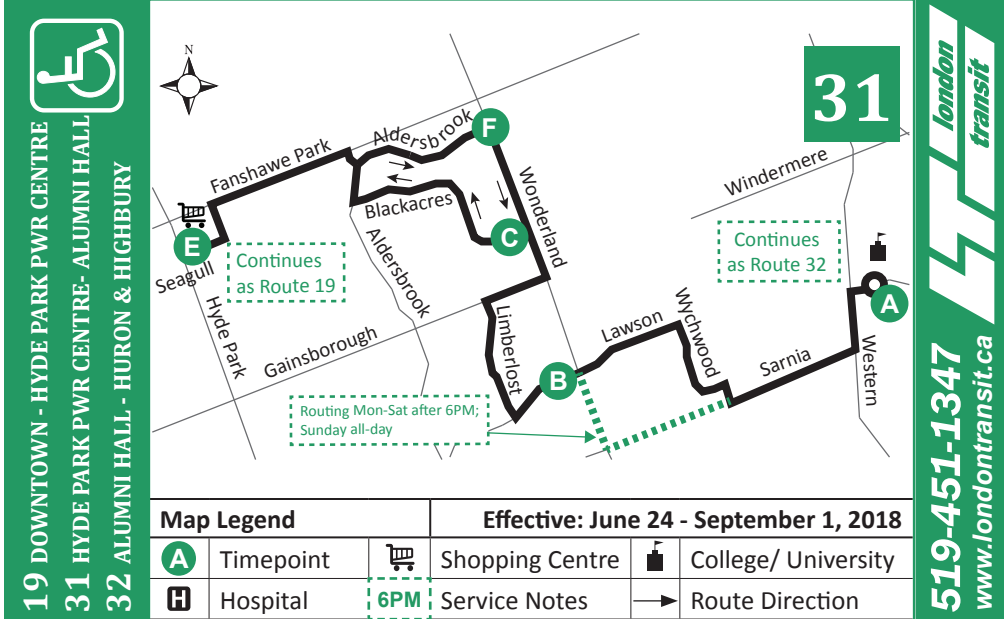

ROUTE 31 - MONDAY-FRIDAY							
WESTBOUND				EASTBOUND			
Alumni Hall	Lawson Wonderland	Blackacres Wonderland	Seagull Hyde Park	Seagull Hyde Park	Aldersbrook Wonderland	Lawson Wonderland	Alumni Hall
A	B	C	E	E	F	B	A
LVS			ARR	LVS			ARR
-	-	-	-	6:24	6:30	6:36	6:45
6:40	6:48	6:53	7:01	TO ROUTE 19			
FROM ROUTE 19				6:53	6:59	7:07	7:16
7:15	7:24	7:31	7:39	TO ROUTE 19			
FROM ROUTE 19				7:26	7:32	7:40	7:49
7:40	7:49	7:56	8:04	TO ROUTE 19			
FROM ROUTE 19				7:52	7:58	8:06	8:15
8:10	8:19	8:26	8:34	TO ROUTE 19			
FROM ROUTE 19				8:22	8:28	8:36	8:45
8:40	8:49	8:56	9:04	TO ROUTE 19			
FROM ROUTE 19				8:52	8:58	9:06	9:15
9:10	9:19	9:26	9:34	TO ROUTE 19			
FROM ROUTE 19				9:22	9:28	9:36	9:45
9:40	9:49	9:56	10:04	TO ROUTE 19			
FROM ROUTE 19				9:52	9:58	10:06	10:15
10:10	10:19	10:26	10:34	TO ROUTE 19			
FROM ROUTE 19				10:22	10:28	10:36	10:45
10:40	10:49	10:56	11:04	TO ROUTE 19			
FROM ROUTE 19				10:52	10:58	11:06	11:15
11:10	11:19	11:26	11:34	TO ROUTE 19			
FROM ROUTE 19				11:22	11:28	11:36	11:45
11:40	11:49	11:56	12:04	TO ROUTE 19			
FROM ROUTE 19				11:53	11:59	12:06	12:15
12:10	12:19	12:26	12:34	TO ROUTE 19			
FROM ROUTE 19				12:18	12:24	12:31	12:40
12:35	12:44	12:51	12:59	TO ROUTE 19			
FROM ROUTE 19				12:48	12:54	1:01	1:10
1:00	1:09	1:16	1:24	TO ROUTE 19			
FROM ROUTE 19				1:18	1:24	1:31	1:40
1:30	1:39	1:46	1:54	TO ROUTE 19			
FROM ROUTE 19				1:47	1:53	2:00	2:10
1:59	2:08	2:16	2:24	TO ROUTE 19			
FROM ROUTE 19				2:17	2:23	2:30	2:40
2:29	2:39	2:47	2:55	TO ROUTE 19			
FROM ROUTE 19				2:47	2:53	3:00	3:10
2:59	3:09	3:17	3:25	TO ROUTE 19			
FROM ROUTE 19				3:17	3:23	3:30	3:40
3:29	3:39	3:47	3:55	TO ROUTE 19			
FROM ROUTE 19				3:47	3:53	4:00	4:10
3:58	4:08	4:16	4:24	TO ROUTE 19			
FROM ROUTE 19				4:16	4:23	4:30	4:40
4:28	4:39	4:47	4:55	TO ROUTE 19			
FROM ROUTE 19				4:46	4:53	5:00	5:10
4:58	5:09	5:17	5:25	TO ROUTE 19			
FROM ROUTE 19				5:16	5:23	5:30	5:40
5:30	5:41	5:49	5:57	TO ROUTE 19			
FROM ROUTE 19				5:49	5:55	6:02	6:10
5:59	6:08	6:15	6:23	TO ROUTE 19			
FROM ROUTE 19				6:08	6:14	6:21	6:28
FROM ROUTE 19				6:43	6:49	6:56	7:04
7:00	7:09	7:16	7:24	TO ROUTE 19			
FROM ROUTE 19				7:43	7:49	7:56	8:04
7:59	8:08	8:15	8:23	TO ROUTE 19			
FROM ROUTE 19				8:44	8:50	8:57	9:04
8:59	9:08	9:14	9:22	TO ROUTE 19			
FROM ROUTE 19				9:40	9:46	9:53	10:00
9:54	10:02	10:08	10:16	TO ROUTE 19			
FROM ROUTE 19				10:30	10:36	10:43	10:50