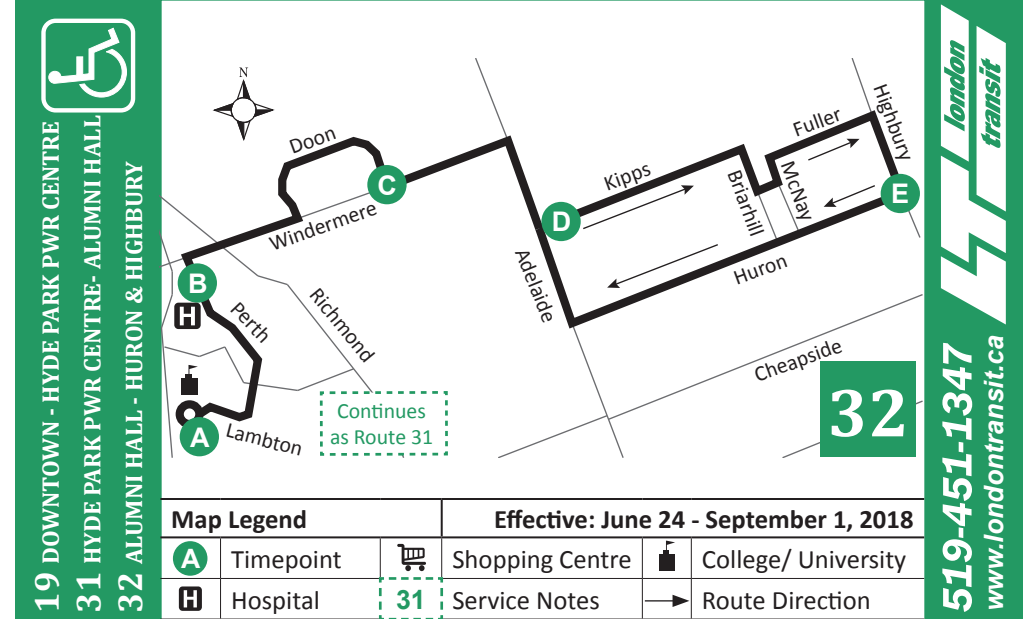

ROUTE 31 - MONDAY-FRIDAY							
WESTBOUND				EASTBOUND			
Alumni Hall	Lawson Wonderland	Blackacres Wonderland	Seagull Hyde Park	Seagull Hyde Park	Aldersbrook Wonderland	Lawson Wonderland	Alumni Hall
A	B	C	E	E	F	B	A
LVS			ARR	LVS			ARR
-	-	-	-	6:24	6:30	6:36	6:45
6:40	6:48	6:53	7:01	TO ROUTE 19			
FROM ROUTE 19				6:53	6:59	7:07	7:16
7:15	7:24	7:31	7:39	TO ROUTE 19			
FROM ROUTE 19				7:26	7:32	7:40	7:49
7:40	7:49	7:56	8:04	TO ROUTE 19			
FROM ROUTE 19				7:52	7:58	8:06	8:15
8:10	8:19	8:26	8:34	TO ROUTE 19			
FROM ROUTE 19				8:22	8:28	8:36	8:45
8:40	8:49	8:56	9:04	TO ROUTE 19			
FROM ROUTE 19				8:52	8:58	9:06	9:15
9:10	9:19	9:26	9:34	TO ROUTE 19			
FROM ROUTE 19				9:22	9:28	9:36	9:45
9:40	9:49	9:56	10:04	TO ROUTE 19			
FROM ROUTE 19				9:52	9:58	10:06	10:15
10:10	10:19	10:26	10:34	TO ROUTE 19			
FROM ROUTE 19				10:22	10:28	10:36	10:45
10:40	10:49	10:56	11:04	TO ROUTE 19			
FROM ROUTE 19				10:52	10:58	11:06	11:15
11:10	11:19	11:26	11:34	TO ROUTE 19			
FROM ROUTE 19				11:22	11:28	11:36	11:45
11:40	11:49	11:56	12:04	TO ROUTE 19			
FROM ROUTE 19				11:53	11:59	12:06	12:15
12:10	12:19	12:26	12:34	TO ROUTE 19			
FROM ROUTE 19				12:18	12:24	12:31	12:40
12:35	12:44	12:51	12:59	TO ROUTE 19			
FROM ROUTE 19				12:48	12:54	1:01	1:10
1:00	1:09	1:16	1:24	TO ROUTE 19			
FROM ROUTE 19				1:18	1:24	1:31	1:40
1:30	1:39	1:46	1:54	TO ROUTE 19			
FROM ROUTE 19				1:47	1:53	2:00	2:10
1:59	2:08	2:16	2:24	TO ROUTE 19			
FROM ROUTE 19				2:17	2:23	2:30	2:40
2:29	2:39	2:47	2:55	TO ROUTE 19			
FROM ROUTE 19				2:47	2:53	3:00	3:10
2:59	3:09	3:17	3:25	TO ROUTE 19			
FROM ROUTE 19				3:17	3:23	3:30	3:40
3:29	3:39	3:47	3:55	TO ROUTE 19			
FROM ROUTE 19				3:47	3:53	4:00	4:10
3:58	4:08	4:16	4:24	TO ROUTE 19			
FROM ROUTE 19				4:16	4:23	4:30	4:40
4:28	4:39	4:47	4:55	TO ROUTE 19			
FROM ROUTE 19				4:46	4:53	5:00	5:10
4:58	5:09	5:17	5:25	TO ROUTE 19			
FROM ROUTE 19				5:16	5:23	5:30	5:40
5:30	5:41	5:49	5:57	TO ROUTE 19			
FROM ROUTE 19				5:49	5:55	6:02	6:10
5:59	6:08	6:15	6:23	TO ROUTE 19			
FROM ROUTE 19				6:08	6:14	6:21	6:28
FROM ROUTE 19				6:43	6:49	6:56	7:04
7:00	7:09	7:16	7:24	TO ROUTE 19			
FROM ROUTE 19				7:43	7:49	7:56	8:04
7:59	8:08	8:15	8:23	TO ROUTE 19			
FROM ROUTE 19				8:44	8:50	8:57	9:04
8:59	9:08	9:14	9:22	TO ROUTE 19			
FROM ROUTE 19				9:40	9:46	9:53	10:00
9:54	10:02	10:08	10:16	TO ROUTE 19			
FROM ROUTE 19				10:30	10:36	10:43	10:50