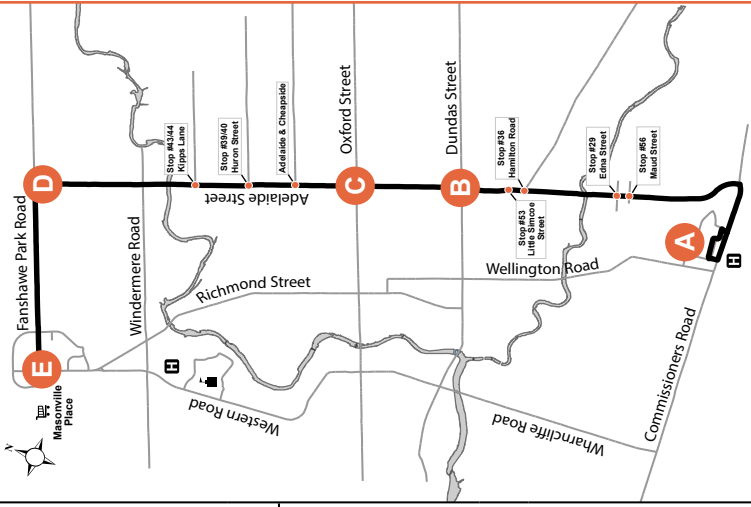

**EXPRESS**  
**MASONVILLE MALL -**  
**VICTORIA HOSPITAL**

**92**

<b>Map Legend</b>		<b>Effective: June 24th-September 1st, 2018</b>	
	Timepoint		Shopping Centre
	Stop Location		Hospital
			Route Direction
			College/ University

## SERVICE NOTES:

Route 92 is a limited stop, semi-express route; we are unable to accommodate courtesy stops. Route 92 operates on weekdays only, excluding holidays.