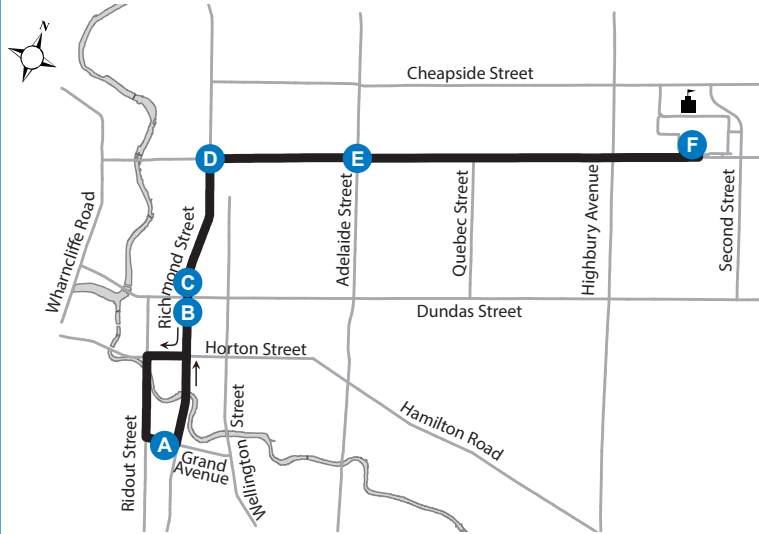

104 RIDOUT & GRAND - FANSHAWE COLLEGE

Map Legend

Timepoint

Route Direction

College

Effective: September 2nd, 2018

519-451-1347
www.londontransit.ca

ROUTE 104 - SATURDAY

SERVICE NOTE:

Route 104 operates exclusively during
Fanshawe College classes:
Sep. 4 - Dec. 19, 2018, Jan. 7 - Feb.16, 2019, and
Feb. 23 - May 1, 2019, excluding Sundays and
holidays.

Scan for quick access
to LTC's website