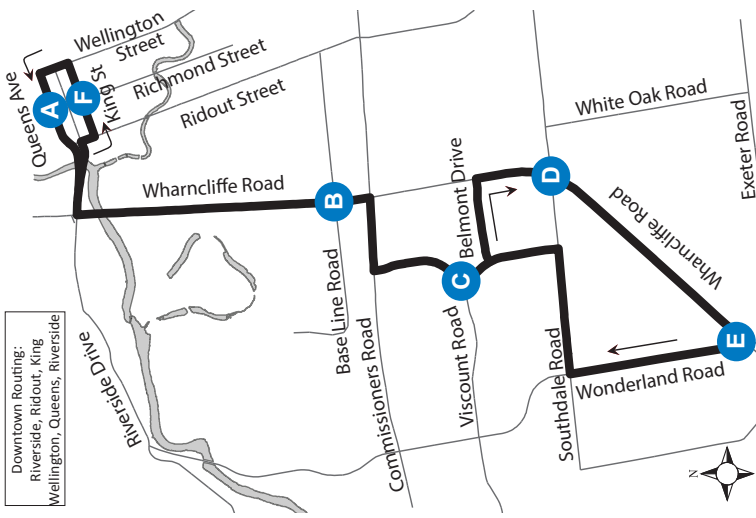

**DOWNTOWN - WHARNCLIFFE & WONDERLAND**

**Map Legend**      **Effective: September 2nd, 2018**

**A** Timepoint      → Route Direction

**519-451-1347**  
[www.londontransit.ca](http://www.londontransit.ca)

**ROUTE 12 - SUNDAY / HOLIDAY**

SOUTHBOUND					NORTHBOUND				
Queens & Richmond	Wharnclyffe & Base Line	Notre Dame & Viscount	Wharnclyffe & Southdale	Wonderland & Wharnclyffe	Wonderland & Wharnclyffe	Notre Dame & Viscount	Wharnclyffe & Base Line	King & Richmond	Queens & Richmond
A	B	C	D	E	E	C	B	F	A
LVS				LVS	ARR				ARR
-	-	8:21	8:25	8:29	8:29	8:37	8:44	8:52	8:56
9:00	9:09	9:13	9:17	9:21	9:26	9:34	9:41	9:49	9:53
9:53	10:02	10:06	10:10	10:14	10:20	10:28	10:35	10:43	10:53
10:53	11:02	11:06	11:10	11:14	11:14	11:22	11:29	11:37	11:47
11:47	11:56	12:00	12:04	12:08	12:08	12:17	12:23	12:31	12:41
12:41	12:50	12:55	12:59	1:03	1:03	1:12	1:18	1:26	1:36
1:36	1:45	1:50	1:54	1:58	1:58	2:07	2:13	2:21	2:30
2:30	2:39	2:44	2:48	2:52	2:58	3:07	3:13	3:21	3:30
3:30	3:39	3:44	3:48	3:52	3:58	4:07	4:13	4:21	4:30
4:30	4:39	4:44	4:48	4:52	4:58	5:07	5:13	5:21	5:30
5:30	5:39	5:44	5:48	5:52	5:59	6:07	6:13	6:21	6:30
6:30	6:39	6:43	6:47	6:51	6:57	7:05	7:11	7:19	7:28
7:28	7:37	7:41	7:45	7:49	7:54	8:02	8:08	8:16	8:26
8:26	8:35	8:39	8:43	8:47	8:49	8:57	9:03	9:11	9:15
9:15	9:24	9:28	9:32	9:36	9:39	9:47	9:53	10:01	10:09
10:09	10:18	10:22	10:26	10:30	10:30	10:38	10:44	10:52	10:56
11:00	11:09	11:13	11:17	11:21	11:21	11:29	To Garage		