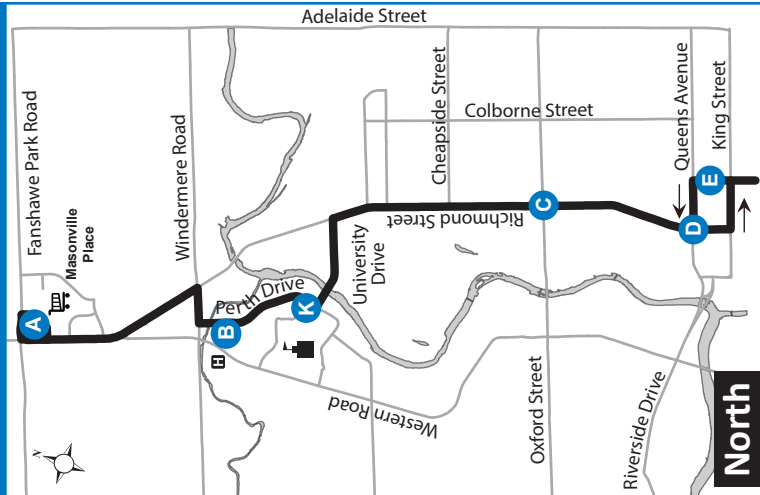

13 WHITE OAKS MALL - MASONVILLE PLACE

Map Legend		Effective: September 2nd, 2018	
A Timepoint	Shopping Centre	College/ University	
H Hospital	13A Service Notes	Route Direction	

519-451-1347
www.londontransit.ca

ROUTE 13 - SUNDAY / HOLIDAY

SOUTHBOUND																	NORTHBOUND																
Masonville Place	University Hospital	Oxford & Richmond	Richmond & Queens	Wellington & York	Wellington & Base Line	Wellington & Southdale	Adelaide & Osgoode	White Oaks Mall	White Oaks Mall	Adelaide & Osgoode	Wellington & Southdale	Wellington & Base Line	Wellington & Dundas	Richmond & Queens	Oxford &																		