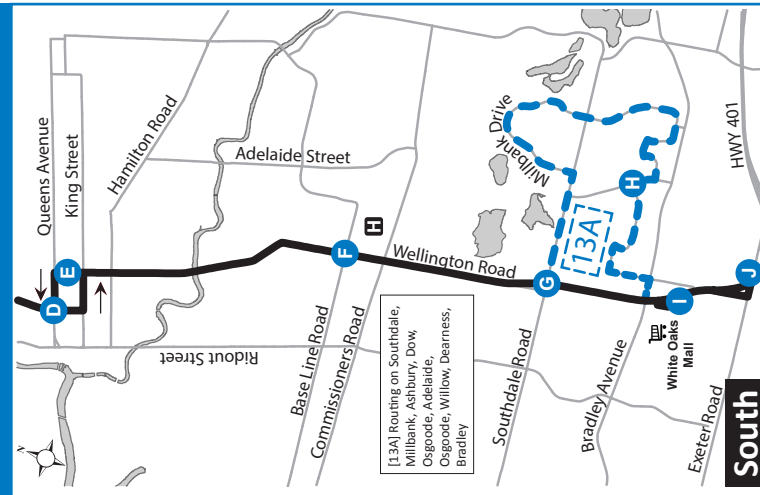

13 WHITE OAKS MALL - MASONVILLE PLACE

Map Legend		Effective: September 2nd, 2018	
A Timepoint	Shopping Centre	College/ University	
H Hospital	13A Service Notes	Route Direction	

519-451-1347
www.londontransit.ca

ROUTE 13 - SUNDAY / HOLIDAY

SOUTHBOUND																	NORTHBOUND																
Masonville Place	University Hospital	Oxford & Richmond	Richmond & Queens	Wellington & York	Wellington & Base Line	Wellington & Southdale	Adelaide & Osgoode	White Oaks Mall	White Oaks Mall	Adelaide & Osgoode	Wellington & Southdale	Wellington & Base Line	Wellington & Dundas	Richmond & Queens	Oxford &																		