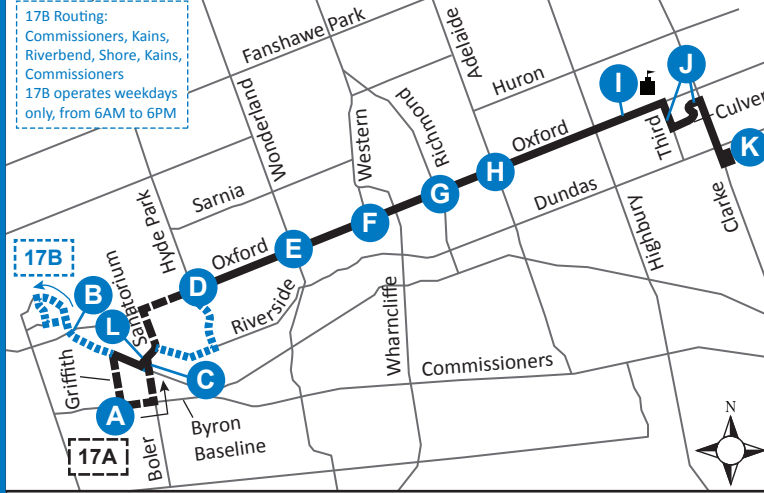

# 17 ARGYLE MALL - BYRON/RIVERBEND

17B Routing:  
Commissioners, Kains,  
Riverbend, Shore, Kains,  
Commissioners  
17B operates weekdays  
only, from 6AM to 6PM

**Map Legend**  
**A** Timepoint  
**H** Hospital  
**17B** Service Notes  
 Shopping Centre  
 College/ University  
 Route Direction

## ROUTE 17 - MONDAY - FRIDAY

### EASTBOUND