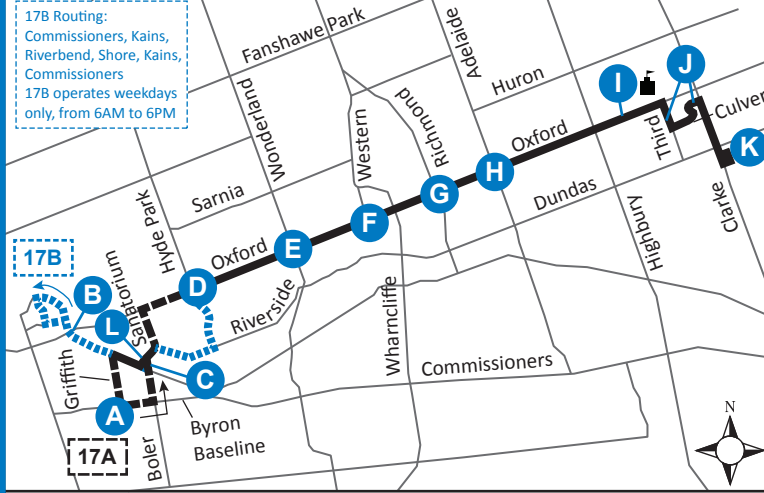

# 17 ARGYLE MALL - BYRON/RIVERBEND

17B Routing:  
Commissioners, Kains,  
Riverbend, Shore, Kains,  
Commissioners  
17B operates weekdays  
only, from 6AM to 6PM

**Map Legend**  
**A** Timepoint  
**H** Hospital  
**17B** Service Notes  
 Shopping Centre  
 College/ University  
 Route Direction

## ROUTE 17 - MONDAY - FRIDAY

### EASTBOUND