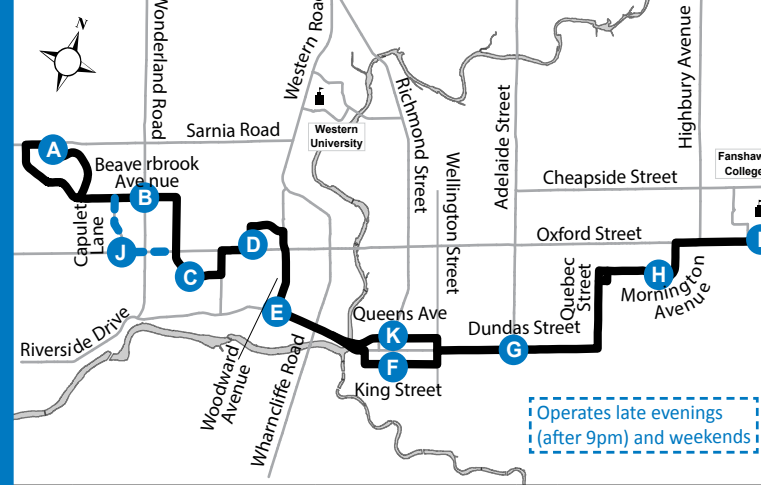

**20 FANSHAWE COLLEGE - BEAVERBROOK**

**Map Legend**

- A** Timepoint
- Shopping Centre
- College/University
- Route Direction

**Effective: December 20, 2018**

Operates late evenings (after 9pm) and weekends

519-451-1347  
www.londontransit.ca

**20 FANSHAWE COLLEGE - BEAVERBROOK**

**Map Legend**

- A** Timepoint
- Shopping Centre
- College/University
- Route Direction

**Effective: December 20, 2018**

Operates late evenings (after 9pm) and weekends