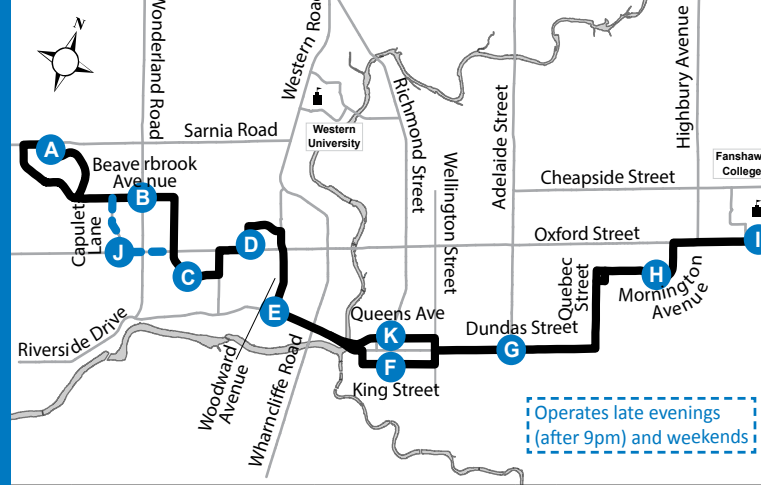

**20 FANSHAWE COLLEGE - BEAVERBROOK**

**Map Legend**

- A** Timepoint
- Shopping Centre
- College/University
- Route Direction

**Effective: December 20, 2018**

Operates late evenings (after 9pm) and weekends

519-451-1347  
www.londontransit.ca

**20 FANSHAWE COLLEGE - BEAVERBROOK**

**Map Legend**

- A** Timepoint
- Shopping Centre
- College/University
- Route Direction

**Effective: December 20, 2018**

Operates late evenings (after 9pm) and weekends