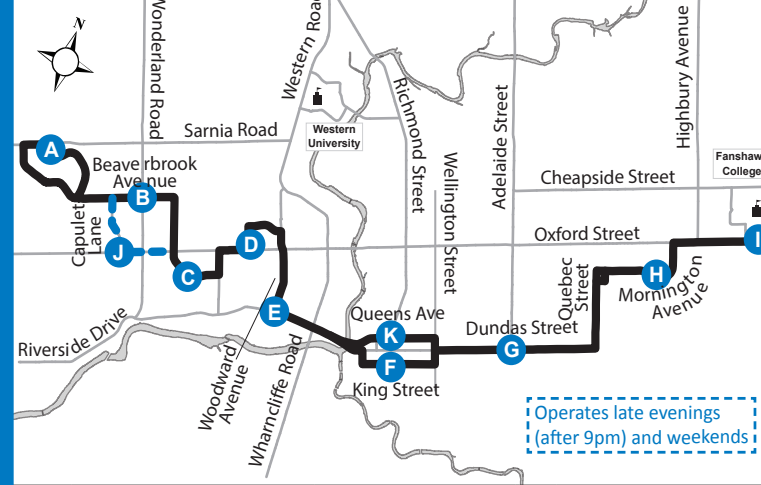

20 FANSHAWE COLLEGE - BEAVERBROOK

Map Legend

- A** Timepoint
- Shopping Centre
- College/University
- Route Direction

Effective: September 2nd, 2018

Operates late evenings (after 9pm) and weekends

519-451-1347
www.londontransit.ca

Scan for quick access to LTC's website

LEGEND	
Note 1	To garage via Dundas, Wellington, Horton, Wharncliffe, Wonderland
Note 2	To garage via Oxford, Highbury
Note 3	To garage via Dundas, Ridout, King, Waterloo, York, Egerton, Brydges
Note 4	To garage via Talbot, Queens, Riverside, Wharncliffe, Wonderland
Note 5	To garage via Wonderland, Oxford, Highbury
Note 6	To garage via Wonderland