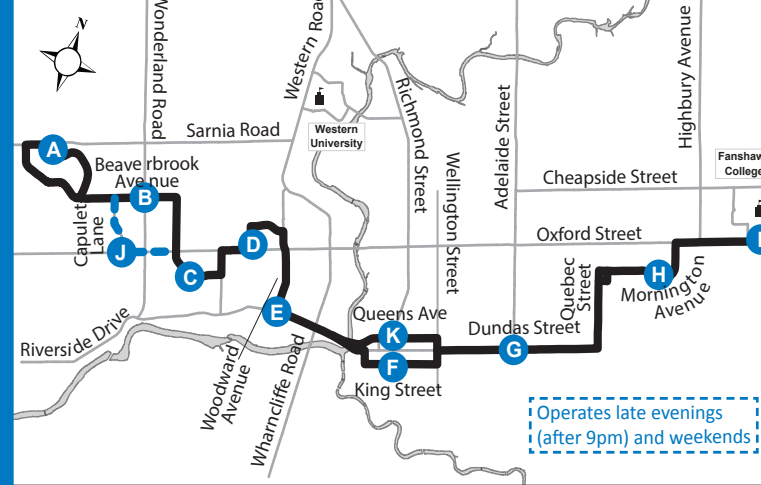

20 FANSHAWE COLLEGE - BEAVERBROOK

Map Legend

- A** Timepoint
- Shopping Centre
- College/University
- Route Direction

Effective: September 2nd, 2018

Operates late evenings (after 9pm) and weekends

519-451-1347
www.londontransit.ca

Scan for quick access to LTC's website

LEGEND	
Note 1	To garage via Dundas, Wellington, Horton, Wharncliffe, Wonderland
Note 2	To garage via Oxford, Highbury
Note 3	To garage via Dundas, Ridout, King, Waterloo, York, Egerton, Brydges
Note 4	To garage via Talbot, Queens, Riverside, Wharncliffe, Wonderland
Note 5	To garage via Wonderland, Oxford, Highbury
Note 6	To garage via Wonderland