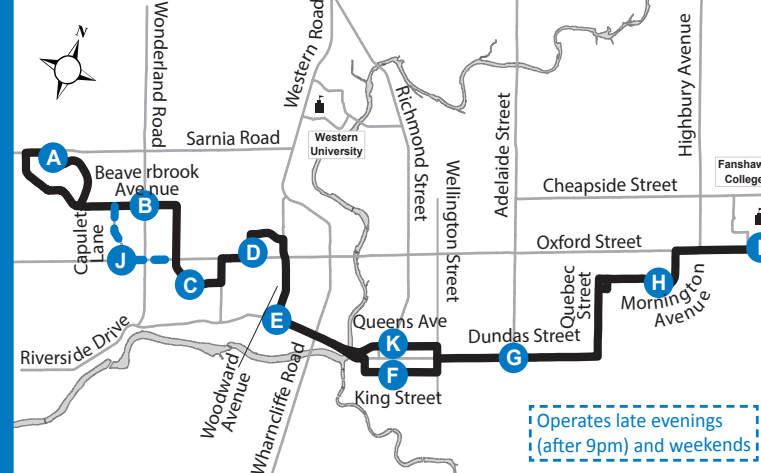

20 FANSHAWE COLLEGE - BEAVERBROOK

Map Legend

- A** Timepoint
- Shopping Centre
- College/University
- Route Direction

Effective: September 2nd, 2018

Operates late evenings (after 9pm) and weekends

519-451-1347
www.londontransit.ca