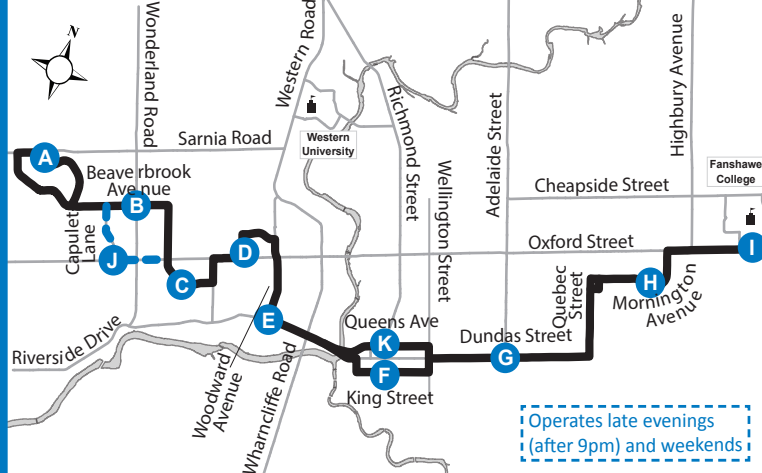

20 FANSHAWE COLLEGE - BEAVERBROOK

Map Legend

- A** Timepoint
- Shopping Centre
- College/University
- Route Direction

Effective: September 2nd, 2018

Operates late evenings (after 9pm) and weekends

519-451-1347
www.londontransit.ca