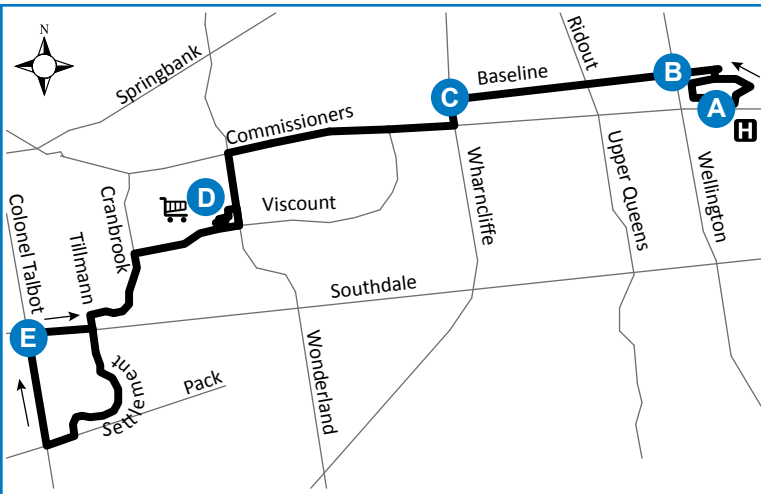

TALBOT VILLAGE -
VICTORIA HOSPITAL

24

519-451-1347
www.londontransit.ca

Map Legend		Effective: September 2nd, 2018	
A Timepoint	Shopping Centre	College/ University	
H Hospital	24 Service Notes	Route Direction	

ROUTE 24 - SATURDAY

WESTBOUND

EASTBOUND

Victoria Hospital Zone C	Wellington & Base Line	Base Line & Wharnccliffe	Westmount Mall	Westmount Mall	Colonel Talbot & Southdale	Westmount Mall	Base Line & Wharnccliffe	Victoria Hospital Zone C
A	B	C	D	D	E	D	C	A
LVS			ARR	LVS				ARR
-	8:55	8:59	9:06	-	-	9:08	9:16	9:24
9:24	9:30	9:35	9:43	9:50	10:00	10:07	10:15	10:23
10:23	10:28	10:33	10:42	10:51	11:01	11:08	11:16	11:24
11:24	11:29	11:34	11:43	11:52	12:02	12:08	12:17	12:24
12:24	12:30	12:35	12:45	12:51	1:01	1:07	1:16	1:23
1:23	1:29	1:34	1:44	1:52	2:02	2:08	2:17	2:24
2:24	2:30	2:35	2:44	2:52	3:02	3:08	3:17	3:24
3:24	3:30	3:35	3:44	To Route 11				
From Route 11				3:52	4:02	4:08	4:17	4:24
4:24	4:30	4:35	4:44	4:52	5:02	5:08	5:17	5:24
5:24	5:30	5:35	5:44	5:47	5:57	6:03	6:11	6:17