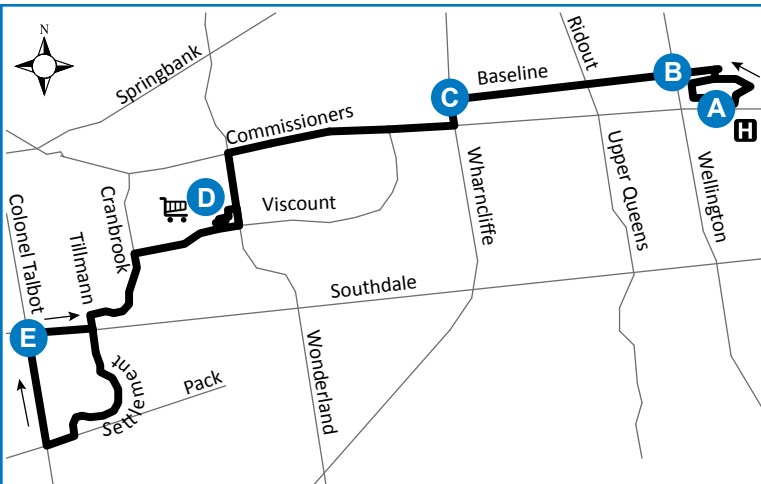

TALBOT VILLAGE -
VICTORIA HOSPITAL

24

Map Legend

Effective: February 11, 2019

A	Timepoint		Shopping Centre		College/ University
H	Hospital	24	Service Notes		Route Direction

519-451-1347
www.londontransit.ca

ROUTE 24 - SATURDAY

WESTBOUND

EASTBOUND

Victoria Hospital Zone C	Wellington & Base Line	Base Line & Wharnccliffe	Westmount Mall	Westmount Mall	Colonel Talbot & Southdale	Westmount Mall	Base Line & Wharnccliffe	Victoria Hospital Zone C
A	B	C	D	D	E	D	C	A
LVS			ARR	LVS				ARR
-	8:55	8:59	9:06	-	-	9:08	9:16	9:24
9:24	9:30	9:35	9:43	9:50	10:00	10:07	10:15	10:23
10:23	10:28	10:33	10:42	10:51	11:01	11:08	11:16	11:24
11:24	11:29	11:34	11:43	11:52	12:02	12:08	12:17	12:24
12:24	12:30	12:35	12:45	12:51	1:01	1:07	1:16	1:23
1:23	1:29	1:34	1:44	1:52	2:02	2:08	2:17	2:24
2:24	2:30	2:35	2:44	2:52	3:02	3:08	3:17	3:24
3:24	3:30	3:35	3:44	To Route 11				
From Route 11				3:52	4:02	4:08	4:17	4:24
4:24	4:30	4:35	4:44	4:52	5:02	5:08	5:17	5:24
5:24	5:30	5:35	5:44	5:47	5:57	6:03	6:11	6:17