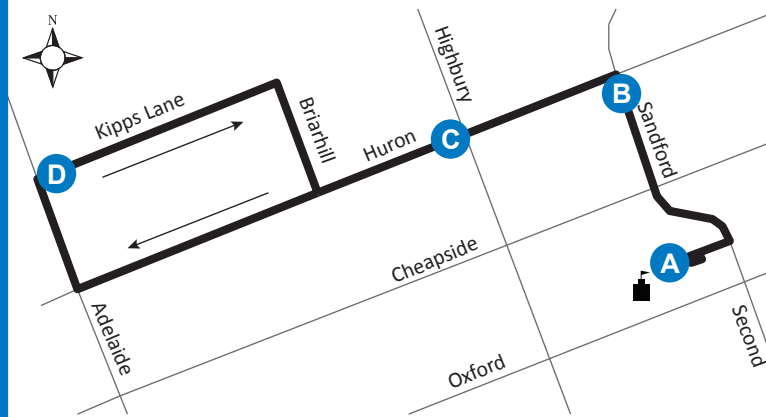

27 FANSHAWE COLLEGE -
KIPPS LANE

Map Legend

Effective: September 2nd, 2018

A Timepoint → Route Direction College

519-451-1347
www.londontransit.ca

ROUTE 27 - SATURDAY

ROUTE 27 - SATURDAY						
WESTBOUND			EASTBOUND			
Fanshawe College	Sandford & Huron	Huron & Highbury	Kipps Lane & Adelaide	Huron & Highbury	Sandford & Huron	Fanshawe College
A	B	C	D	C	B	A
LVS			LVS			ARR
-	-	10:51	11:00	11:09	11:13	11:16
11:23	11:27	11:31	11:40	11:49	11:53	11:56
12:03	12:07	12:11	12:20	12:29	12:33	12:36
12:43	12:47	12:51	1:00	1:09	1:13	1:16
1:23	1:27	1:31	1:40	1:49	1:53	1:56
2:01	2:06	2:11	2:20	2:29	2:33	2:36
2:41	2:46	2:51	3:00	3:09	3:13	3:16
3:21	3:26	3:31	3:40	3:49	3:53	3:56
4:01	4:06	4:11	4:20	4:29	4:33	4:36
4:41	4:46	4:51	5:00	5:09	5:13	5:16
5:21	5:26	5:31	5:40	5:49	5:53	5:56
6:02	6:06	6:11	6:20	6:29	6:33	6:36
6:42	6:46	6:51	7:00	7:09	7:13	7:16
7:22	7:26	7:31	7:40	7:49	7:53	7:56
8:02	8:06	8:11	8:20	8:29	8:33	8:36
8:42	8:46	8:51	9:00	9:09	9:13	9:16

LEGEND

Note 1 | To garage via Highbury

SERVICE NOTE:

Route 27 operates on Weekdays and Saturdays only, excluding holidays

Scan for quick access to LTC's website

ROUTE 27 - MONDAY-FRIDAY

WESTBOUND

EASTBOUND