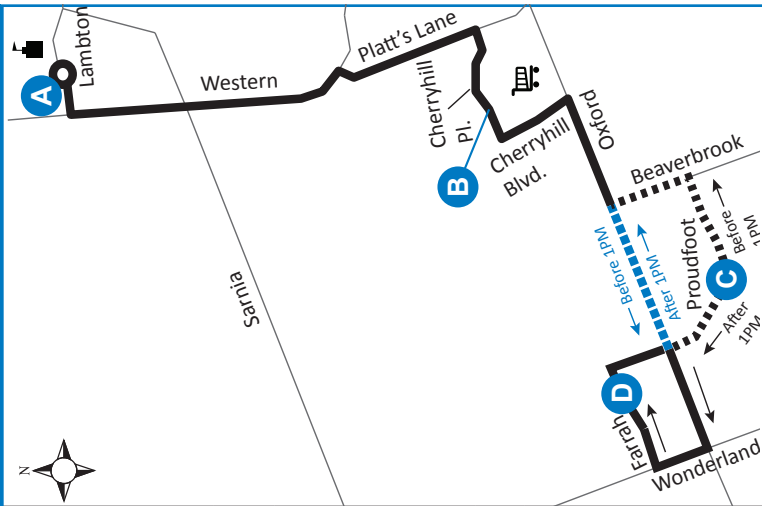

33 ALUMNI HALL - PROUDFOOT

Map Legend

A	Timepoint	→	Route Direction		Shopping Centre
	University	1PM	Service Notes		

Effective: September 2nd, 2018

ROUTE 33 - MONDAY - FRIDAY

WESTBOUND				EASTBOUND		
Alumni Hall	Proudfoot & Forest Hills	Farah & Proudfoot	Farah & Proudfoot	Proudfoot & Forest Hills	Cherryhill & Cherryhill Pl.	Alumni Hall
A	C	D	D	C	B	A
LVS		ARR	LVS			ARR
-	-	7:23	7:23	7:27	7:33	7:40
-	-	7:40	7:40	7:44	7:50	7:57
7:40	-	7:53	7:57	8:01	8:07	8:14
7:57	-	8:10	8:14	8:18	8:24	8:31
8:14	-	8:27	8:31	8:35	8:41	8:48
8:31	-	8:44	8:48	8:52	8:58	9:05
8:48	-	9:01	9:05	9:09	9:15	9:22
9:05	-	9:18	9:22	9:26	9:32	9:39
9:22	-	9:35	9:39	9:43	9:49	9:56
9:39	-	9:52	9:55	10:00	10:06	10:13
9:56	-	10:09	10:12	10:17	10:23	10:30
10:13	-	10:27	10:29	10:34	10:40	10:47
10:30	-	10:44	10:46	10:51	10:57	11:04
10:47	-	11:01	11:03	11:08	11:14	11:21
11:04	-	11:18	11:20	11:25	11:31	11:38
11:21	-	11:35	11:37	11:42	11:48	11:55
11:38	-	11:52	11:54	11:59	12:05	12:12
11:55	-	12:09	12:11	12:16	12:22	12:29
12:12	-	12:26	12:28	12:33	12:39	12:46
12:29	-	12:43	12:45	12:50	12:56	1:03
12:46	-	1:00	1:00	1:05	1:11	1:18
-	-	1:19	1:19	1:22	1:27	1:31
1:05	1:19	1:24	1:31	-	1:37	1:44

SPECIAL NOTE:

Route 33 operates on weekdays only, excluding holidays.