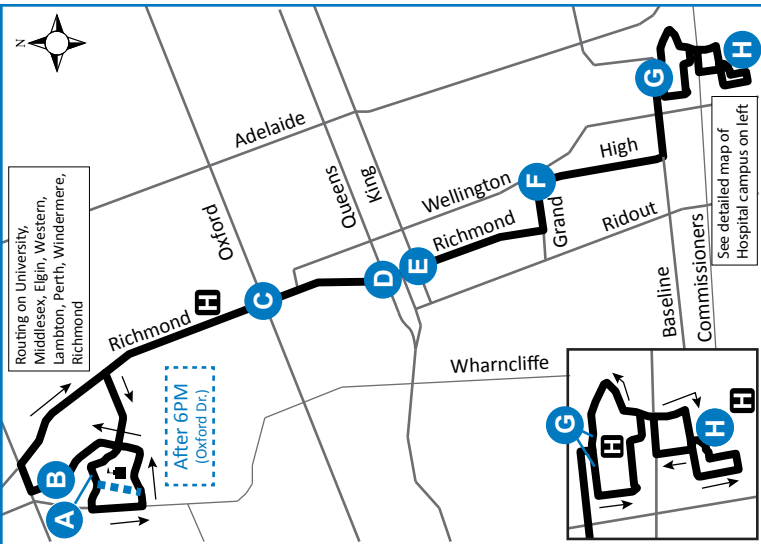

6 NATURAL SCIENCE - PARKWOOD INSTITUTE

Map Legend   **Effective: September 2nd, 2018**

A Timepoint   **H** Hospital   → Route Direction   University

519-451-1347
www.londontransit.ca

ROUTE 6 - MONDAY - FRIDAY