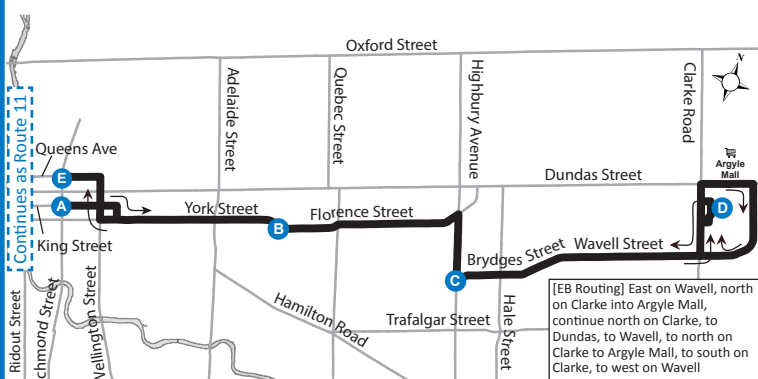

### Map Legend

**A** Timepoint Shopping Centre Route Direction

Effective: September 2nd, 2018

**London transit**  
519-451-1347  
www.londontransit.ca

### LEGEND

6:30	Arrives as Route 7, leaves as Route 11
6:30	Arrives as Route 11, leaves as Route 7
12:15	Requires Vehicle Transfer to Continue Trip to Downtown

Scan for quick access to LTC's website

ROUTE 11 - SATURDAY					
WESTBOUND			EASTBOUND		
Queens & Richmond	Emery & Phyllis	Westmount Mall	Westmount Mall	Emery & Phyllis	King & Richmond
E	F	G	G	F	A
LVS		ARR	LVS		ARR
-	-	-	6:05	6:14	6:23
6:30	6:38	6:46	6:55	7:04	7:13
7:25	7:33	7:41	7:45	7:54	8:05
-	-	-	8:24	8:34	8:45
8:19	8:29	8:38	8:54	9:04	9:15
8:49	8:59	9:08	9:24	9:34	9:45
9:19	9:29	9:38	9:53	10:03	10:15
9:49	9:59	10:08	10:23	10:33	10:45
10:19	10:29	10:39	10:53	11:03	11:15
10:49	10:59	11:09	11:23	11:33	11:45
11:19	11:29	11:39	11:52	12:02	12:15
11:49	11:59	12:09	12:22	12:32	12:45
12:19	12:28	12:39	12:52	1:02	1:15
12:49	12:58	1:09	1:22	1:32	1:45
1:19	1:28	1:39	1:53	2:03	2:15
1:49	1:58	2:09	2:23	2:33	2:45
2:19	2:29	2:39	2:53	3:03	3:15
2:49	2:59	3:09	3:23	3:33	3:45
3:19	3:29	3:39	To Route 24		
From Route 24			3:53	4:03	4:15
3:49	3:59	4:09	4:23	4:33	4:45
4:19	4:29	4:39	4:53	5:03	5:15
4:49	4:59	5:09	5:23	5:33	5:45
5:19	5:29	5:39	5:55	6:05	6:15
5:49	5:59	6:09	6:25	6:35	6:45
6:19	6:28	6:37	6:55	7:05	7:15
6:49	6:58	7:07	7:25	7:35	7:45
7:19	7:28	7:37	7:55	8:05	8:15
7:49	7:58	8:07	8:11	8:21	8:31
8:19	8:28	8:37	8:40	8:50	9:00
8:49	8:58	9:07	9:11	9:20	9:30
9:19	9:28	9:37	9:41	9:50	10:00
9:49	9:58	10:07	10:11	10:20	10:30
10:19	10:28	10:37	10:39	10:48	10:58
10:49	10:58	11:07	11:11	11:20	11:30
11:16	11:25	11:34	11:35	11:44	11:54