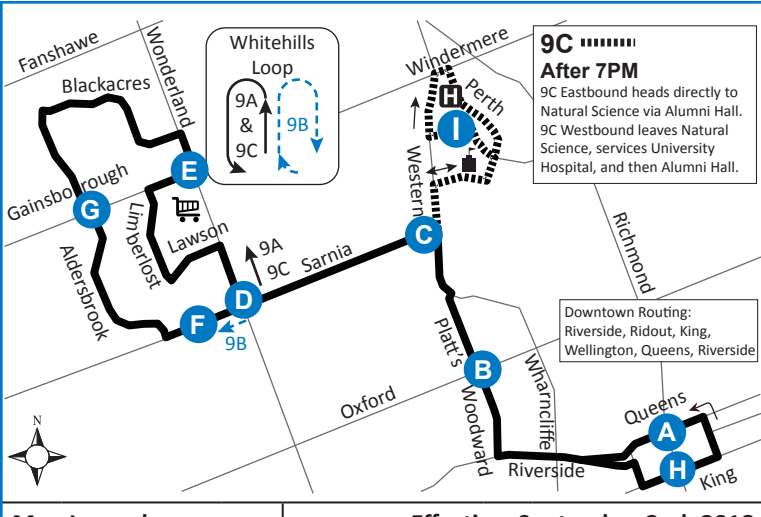

## 9

**Map Legend** **Effective: September 2nd, 2018**

<b>A</b>	Timepoint		Shopping Centre		College/ University
<b>H</b>	Hospital	<b>9B</b>	Service Notes		Route Direction

[www.londontransit.ca](http://www.londontransit.ca)  
 519-451-1347  
 London Transit

### ROUTE 9C - MONDAY - FRIDAY - AFTER 7PM

**WESTBOUND** **EASTBOUND**

Natural Science	University Hospital	Wonderland & Sarnia	Gainsborough & Wonderland	Aldersbrook & Gainsborough	Sarnia & Aldersbrook	Natural Science
<b>I</b>	<b>H</b>	<b>D</b>	<b>E</b>	<b>G</b>	<b>F</b>	<b>I</b>
LVS		LVS			LVS	ARR
From 9A		6:37	6:42	6:54	6:58	7:08
6:57	7:00	7:11	7:15	7:24	7:28	7:38
7:26	7:29	7:40	7:44	7:53	7:57	8:07
7:56	7:59	8:10	8:14	8:23	8:27	8:37
8:27	8:30	8:41	8:45	8:54	8:58	9:07
8:58	9:01	9:11	9:15	9:24	9:28	9:37
9:28	9:31	9:41	9:45	9:54	9:58	10:07
9:58	10:01	10:11	10:15	10:24	10:28	10:37
10:28	10:31	10:41	10:45	10:54	10:58	11:07
11:00	11:03	11:13	11:17	11:26	11:30	11:39
11:36	11:39	11:49	11:53	12:02	12:06	12:15
12:13	12:16	12:26	12:30	12:39	12:42	To Garage

**ROUTE 9C - SUNDAY / HOLIDAY - AFTER 7PM**

**WESTBOUND EASTBOUND**

Natural Science	University Hospital	Wonderland & Sarnia	Gainsborough & Wonderland	Aldersbrook & Gainsborough	Sarnia & Aldersbrook	Natural Science
I	H	D	E	G	F	I
LVS		LVS			LVS	ARR
From 9A		6:42	6:46	6:56	7:00	7:09
7:00	7:03	7:13	7:16	7:25	7:29	7:38
7:30	7:33	7:43	7:46	7:55	7:59	8:08
8:00	8:03	8:13	8:16	8:25	8:29	8:38
8:30	8:33	8:43	8:46	8:55	8:59	9:08
9:00	9:03	9:13	9:16	9:25	9:29	9:38
9:30	9:33	9:43	9:46	9:55	9:59	10:08
10:00	10:03	10:13	10:16	10:25	10:29	10:38
10:35	10:38	10:48	10:51	11:00	11:04	11:13
11:16	11:19	11:29	11:32	11:41	11:45	To Garage