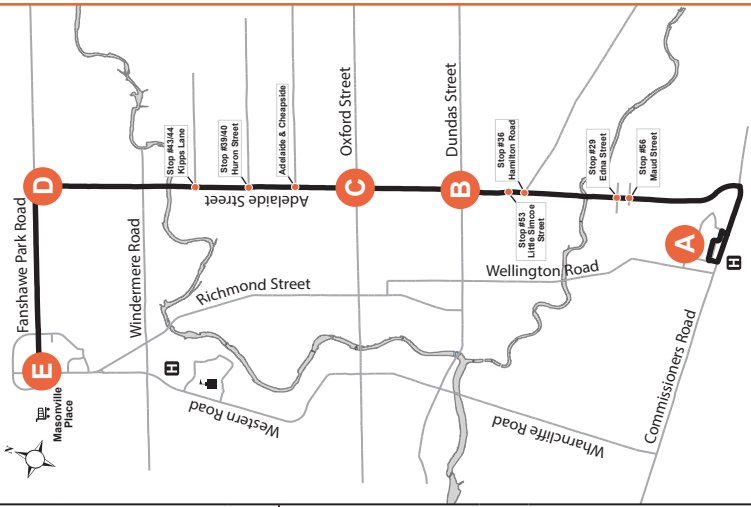

**EXPRESS**  
**MASONVILLE MALL -**  
**VICTORIA HOSPITAL**

**92**

<b>Map Legend</b>		<b>Effective: September 2nd, 2018</b>	
	Timepoint		Shopping Centre
	Stop Location		Hospital
			Route Direction

**519-451-1347**  
[www.londontransit.ca](http://www.londontransit.ca)

## SERVICE NOTES:

Route 92 is a limited stop, semi-express route; we are unable to accommodate courtesy stops. Route 92 operates on weekdays only, excluding holidays.

LEGEND	
Note 1	To garage via Fanshawe Park Road, Highbury