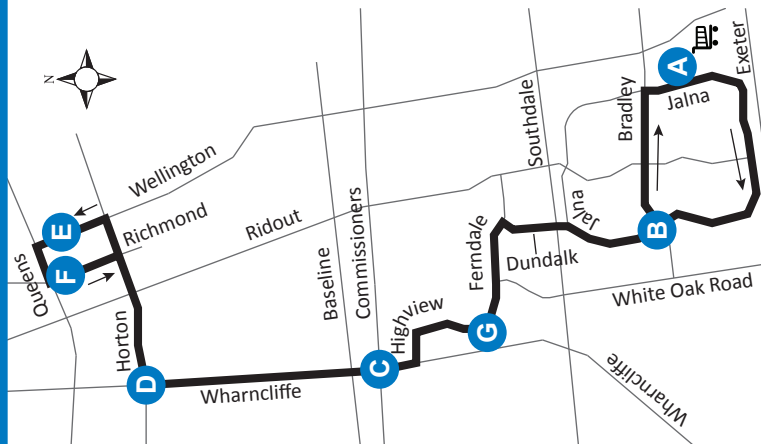

26 DOWNTOWN - WHITE OAKS MALL

Map Legend

Effective: November 25th, 2018

- **A** Timepoint
- Shopping Centre
- Route Direction

519-451-1347
www.londontransit.ca

ROUTE 26 - MONDAY - FRIDAY

NORTHBOUND					SOUTHBOUND					
White Oaks Mall	Jalna & Bradley	Highview & Wharnccliffe	Horton & Wharnccliffe	Wellington & Dundas	Richmond & Queens	Wharnccliffe & Horton	Wharnccliffe & Base Line	Highview & Ferndale	Jalna & Bradley	White Oaks Mall
A	B	C	D	E	F	D	C	G	B	A
LVS					LVS					ARR
-	-	-	-	-	-	-	-	-	5:50	5:54
-	-	-	-	-	-	-	-	-	6:23	6:27
5:54	6:00	6:09	6:16	6:22	6:30	6:34	6:39	6:42	6:48	6:52
6:27	6:33	6:42	6:49	6:55	6:58	7:02	7:07	7:12	7:18	7:23
6:55	7:02	7:12	7:21	7:30	7:33	7:38	7:43	7:48	7:54	7:59
7:30	7:37	7:47	7:56	8:05	8:08	8:13	8:18	8:23	8:29	8:34
8:04	8:11	8:21	8:30	8:39	8:42	8:47	8:52	8:57	9:03	9:08
8:41	8:48	8:58	9:06	9:12	9:15	9:20	9:24	9:28	9:34	9:39
9:14	9:19	9:29	9:37	9:43	9:46	9:51	9:55	9:59	10:05	10:10
9:45	9:50	10:00	10:08	10:14	10:17	10:22	10:26	10:30	10:36	10:41
10:16	10:21	10:31	10:39	10:45	10:48	10:53	10:57	11:01	11:07	11:12
10:47	10:52	11:02	11:10	11:16	11:19	11:24	11:28	11:32	11:38	11:43
11:18	11:23	11:33	11:41	11:47	11:50	11:55	11:59	12:03	12:09	12:14
11:51	11:56	12:05	12:13	12:19	12:22	12:27	12:32	12:37	12:43	12:48
12:22	12:28	12:37	12:45	12:51	12:54	12:59	1:04	1:09	1:15	1:20
12:54	1:00	1:09	1:17	1:23	1:26	1:31	1:36	1:41	1:47	1:52
1:26	1:32	1:41	1:49	1:55	1:58	2:03	2:08	2:14	2:21	2:26
-	-	-	-	-	2:23	2:29	2:34	2:40	2:47	2:52
2:07	2:13	2:23	2:32	2:39	2:43	2:49	2:54	3:00	3:07	3:12
2:32	2:38	2:48	2:57	3:04	3:08	3:14	3:19	3:25	3:32	3:37
2:57	3:03	3:13	3:22	3:29	3:33	3:39	3:44	3:50	3:57	4:02
3:22	3:28	3:38	3:47	3:54	3:58	4:04	4:09	4:16	4:22	4:27
3:46	3:52	4:02	4:11	4:19	4:23	4:31	4:36	4:43	4:49	4:54
4:11	4:17	4:27	4:36	4:44	4:48	4:56	5:01	5:08	5:14	5:19
4:36	4:42	4:52	5:01	5:09	5:13	5:21	5:26	5:33	5:39	5:44
5:01	5:07	5:17	5:26	5:34	5:38	5:46	5:51	5:58	6:04	6:09
5:36	5:42	5:52	6:00	6:05	6:08	6:14	6:18	6:22	6:28	6:33
5:44	5:51	-	-	-	-	-	-	-	-	-
6:12	6:18	6:27	6:35	6:40	6:43	6:49	6:53	6:57	7:03	7:08
6:43	6:49	6:58	7:06	7:11	7:14	7:20	7:24	7:28	7:34	7:39
7:14	7:20	7:29	7:37	7:42	7:45	7:51	7:55	7:59	8:05	8:10
7:45	7:51	8:00	8:08	8:13	8:16	8:22	8:26	8:30	8:36	8:41
8:14	8:20	8:29	8:37	8:42	8:45	8:51	8:55	8:59	9:05	9:10
8:44	8:50	8:59	9:07	9:12	9:42	9:47	9:51	9:55	10:01	10:06
9:14	9:20	9:28	9:34	9:39	10:38	10:43	10:47	10:51	10:57	11:02
10:10	10:16	10:24	10:30	10:35	11:35	11:40	11:44	11:48	11:54	11:59
11:07	11:13	11:21	11:27	11:32	-	-	-	-	-	-
11:59	12:06	-	-	-	-	-	-	-	-	-

Scan for quick access to LTC's website