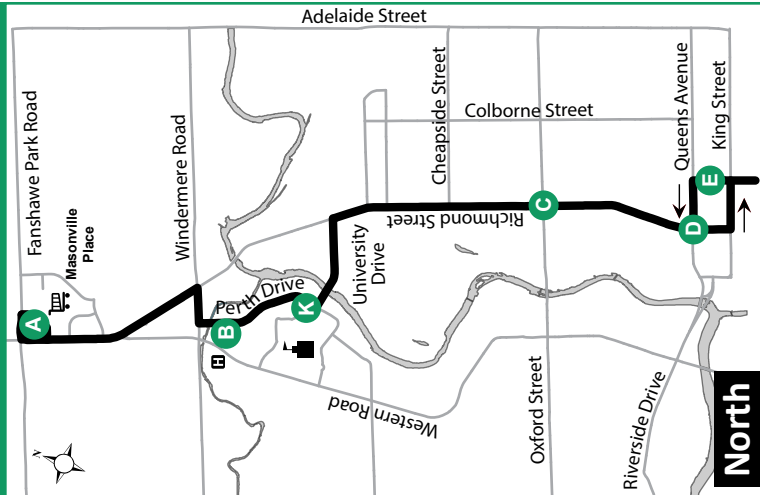

13 WHITE OAKS MALL - MASONVILLE PLACE

Map Legend		Effective: April 28 - August 31, 2019	
A Timepoint	Shopping Centre	College/ University	
Hospital	13A Service Notes	Route Direction	

519-451-1347
www.londontransit.ca

ROUTE 13 - SUNDAY / HOLIDAY																	
SOUTHBOUND									NORTHBOUND								
Masonville Place	University Hospital	Oxford & Richmond	Richmond & Queens	Wellington & York	Wellington & Base Line	Well											