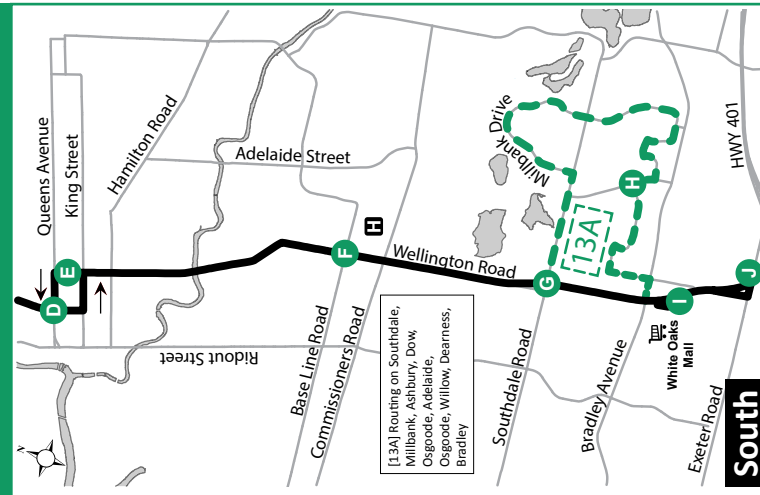

13 WHITE OAKS MALL - MASONVILLE PLACE

Map Legend		Effective: April 28 - August 31, 2019	
A Timepoint	Shopping Centre	College/ University	
Hospital	13A Service Notes	Route Direction	

519-451-1347
www.londontransit.ca

ROUTE 13 - SUNDAY / HOLIDAY																	
SOUTHBOUND									NORTHBOUND								
Masonville Place	University Hospital	Oxford & Richmond	Richmond & Queens	Wellington & York	Wellington & Base Line	Well											