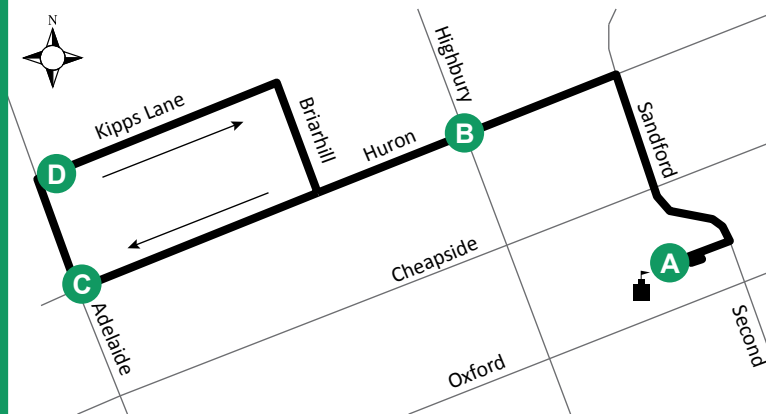

27 FANSHAWE COLLEGE -
KIPPS LANE

Map Legend

Effective: April 28 - August 31 2019

A Timepoint → Route Direction College

519-451-1347
www.londontransit.ca

ROUTE 27 - SATURDAY					
WESTBOUND			EASTBOUND		
Fanshawe College	Huron & Highbury	Huron & Adelaide	Kipps Lane & Adelaide	Huron & Highbury	Fanshawe College
A	B	C	D	B	A
LVS			LVS		ARR
-	10:52	10:55	11:00	11:09	11:16
11:23	11:31	11:35	11:40	11:49	11:56
12:03	12:11	12:15	12:20	12:29	12:36
12:43	12:51	12:55	1:00	1:09	1:16
1:23	1:31	1:35	1:40	1:49	1:56
2:01	2:11	2:15	2:20	2:29	2:36
2:41	2:51	2:55	3:00	3:09	3:16
3:21	3:31	3:35	3:40	3:49	3:56
4:01	4:11	4:15	4:20	4:29	4:36
4:41	4:51	4:55	5:00	5:09	5:16
5:21	5:31	5:35	5:40	5:49	5:56
6:02	6:11	6:15	6:20	6:29	6:36
6:42	6:51	6:55	7:00	7:09	7:16
7:22	7:31	7:35	7:40	7:49	7:56
8:02	8:11	8:15	8:20	8:29	8:36
8:42	8:51	8:55	9:00	9:09	9:16