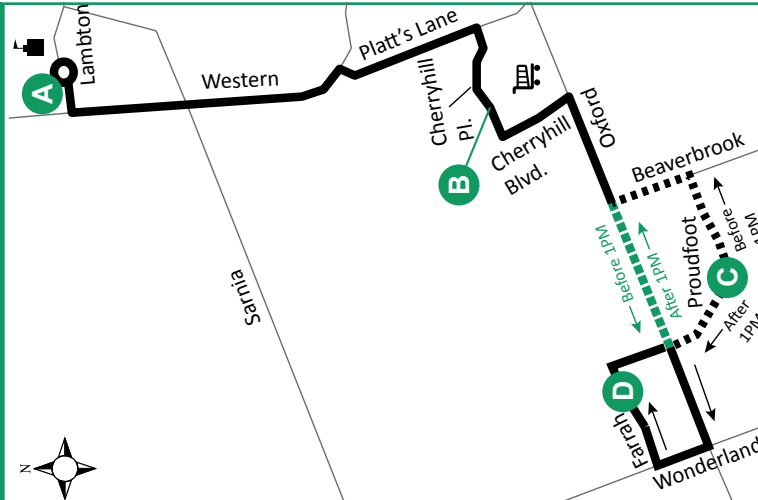

ALUMNI HALL - PROUDFOOT

33

Map Legend		Effective: April 28th to August 31st 2019		
A	Timepoint	→	Route Direction	Shopping Centre
	University	1PM	Service Notes	

519-451-1347
www.londontransit.ca

ROUTE 33 - MONDAY - FRIDAY

WESTBOUND				EASTBOUND		
Alumni Hall	Proudfoot & Forest Hills	Farah & Proudfoot	Farah & Proudfoot	Proudfoot & Forest Hills	Cherryhill & Cherryhill Pl.	Alumni Hall
A	C	D	D	C	B	A
LVS		ARR	LVS			ARR
-	-	7:28	7:28	7:31	7:37	7:45
-	-	7:48	7:48	7:51	7:57	8:05
7:48	-	8:00	8:03	8:06	8:12	8:20
8:08	-	8:20	8:23	8:26	8:32	8:40
8:23	-	8:35	8:38	8:41	8:47	8:55
8:43	-	8:55	8:58	9:01	9:07	9:15
8:58	-	9:10	9:18	9:21	9:27	9:35
9:18	-	9:32	9:38	9:41	9:47	9:55
9:38	-	9:52	9:58	10:01	10:07	10:15
9:58	-	10:12	10:18	10:21	10:27	10:35
10:18	-	10:32	10:38	10:41	10:47	10:55
10:38	-	10:52	10:58	11:01	11:07	11:15
10:58	-	11:12	11:18	11:21	11:27	11:35
11:18	-	11:32	11:38	11:41	11:47	11:55
11:38	-	11:52	11:58	12:01	12:07	12:15
11:58	-	12:12	12:18	12:21	12:27	12:35
12:18	-	12:32	12:38	12:41	12:47	12:55
12:38	-	12:52	12:57	-	1:03	1:10
12:58	-	1:12	1:17	-	1:23	1:30
1:13	1:26	1:31	1:37	-	1:43	1:50
1:33	1:46	1:51	1:57	-	2:03	2:10
1:53	2:06	2:11	2:17	-	2:23	2:30
2:13	2:26	2:31	2:37	-	2:43	2:50

ROUTE 33 - MONDAY - FRIDAY

WESTBOUND				EASTBOUND		
Alumni Hall	Proudfoot & Forest Hills	Farah & Proudfoot	Farah & Proudfoot	Proudfoot & Forest Hills	Cherryhill & Cherryhill Pl.	Alumni Hall
A	C	D	D	C	B	A
LVS		ARR	LVS			ARR
2:33	2:46	2:51	2:57	-	3:03	3:10
2:53	3:06	3:11	3:17	-	3:23	3:30
3:13	3:26	3:31	3:37	-	3:43	3:50
3:33	3:46	3:51	3:56	-	4:03	4:10
3:53	4:06	4:11	4:16	-	4:23	4:30
4:13	4:29	4:34	4:36	-	4:43	4:50
4:33	4:49	4:54	4:56	-	5:03	5:10
4:53	5:09	5:14	5:16	-	5:23	5:30
5:13	5:29	5:34	5:36	-	5:43	5:50
5:33	5:49	5:54	5:56	-	6:03	6:10
5:53	6:09	6:13	6:13	To Garage		
6:13	6:25	6:29	6:29	To Garage		

SPECIAL NOTE:

Route 33 operates on weekdays only, excluding holidays.