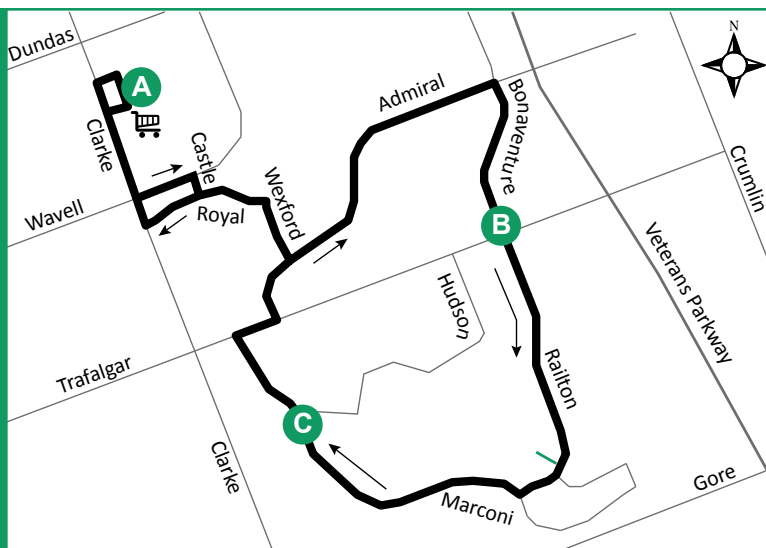

35 ARGYLE MALL - TRAFALGAR HEIGHTS

Map Legend

Effective: April 28th to August 31st 2019

A Timepoint Shopping Centre Route Direction

519-451-1347
www.londontransit.ca

ROUTE 35 - MONDAY-FRIDAY

SOUTHBOUND		NORTHBOUND	
Argyle Mall	Bonaventure & Trafalgar	Marconi & Noel	Argyle Mall
A	B	C	A
LVS			ARR
-	5:50	5:56	6:03
6:08	6:17	6:23	6:30
6:38	6:47	6:53	7:00
7:08	7:18	7:24	7:31
7:38	7:48	7:54	8:01
8:08	8:18	8:24	8:31
8:38	8:48	8:54	9:02
9:08	9:18	9:24	9:32
9:38	9:48	9:54	10:02
10:08	10:18	10:24	10:32
10:38	10:48	10:54	11:02
11:08	11:18	11:24	11:32
11:38	11:48	11:54	12:02
12:08	12:18	12:24	12:32
12:38	12:48	12:54	1:02
1:08	1:18	1:24	1:32
1:38	1:48	1:54	2:02
2:08	2:18	2:23	2:31
2:38	2:48	2:53	3:01
3:08	3:18	3:23	3:31
3:38	3:48	3:53	4:01
4:08	4:18	4:23	4:31
4:38	4:48	4:53	5:01
5:08	5:18	5:23	5:31
5:38	5:48	5:53	6:01
6:08	6:18	6:23	6:31
6:38	6:48	6:53	7:01
7:08	7:18	7:23	7:31
7:38	7:48	7:53	8:01
8:08	8:18	8:23	8:31
8:38	8:48	8:53	9:00
9:08	9:17	9:22	9:29

ROUTE 35 - SATURDAY			
SOUTHBOUND		NORTHBOUND	
Argyle Mall	Bonaventure & Trafalgar	Marconi & Noel	Argyle Mall
A	B	C	A
LVS			ARR
	5:55	6:00	6:07
6:16	6:25	6:30	6:37
6:46	6:55	7:00	7:07
7:16	7:25	7:30	7:37
7:46	7:55	8:00	8:07
8:16	8:25	8:30	8:37
8:46	8:55	9:00	9:07
9:16	9:25	9:30	9:37
9:45	9:54	9:59	10:07
10:15	10:24	10:29	10:37
10:45	10:54	10:59	11:07
11:15	11:24	11:29	11:37
11:45	11:54	11:59	12:07
12:15	12:24	12:29	12:37
12:45	12:54	12:59	1:07
1:15	1:24	1:29	1:37
1:45	1:54	1:59	2:07
2:15	2:24	2:29	2:37
2:45	2:54	2:59	3:07
3:15	3:24	3:29	3:37
3:45	3:54	3:59	4:07
4:15	4:24	4:29	4:37
4:45	4:54	4:59	5:07
5:15	5:24	5:29	5:37
5:46	5:55	6:00	6:07
6:16	6:25	6:30	6:37
6:46	6:55	7:00	7:07
7:16	7:25	7:30	7:37
7:46	7:55	8:00	8:07
8:16	8:25	8:30	8:37
8:46	8:55	9:00	9:07