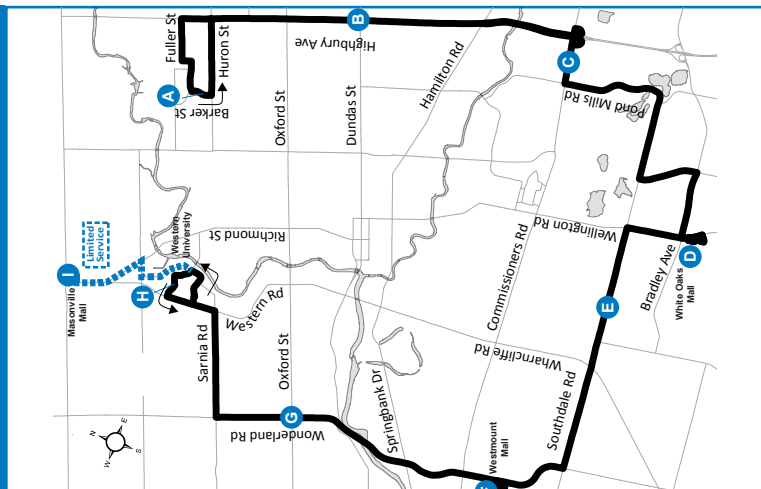

10 NATURAL SCIENCE - BARKER AT HURON

519-451-1347
www.londontransit.ca

Map Legend		Effective: September 1st, 2019	
A Timepoint	Shopping Centre		Route Direction
University	10 Service Notes		

10 NATURAL SCIENCE - BARKER AT HURON