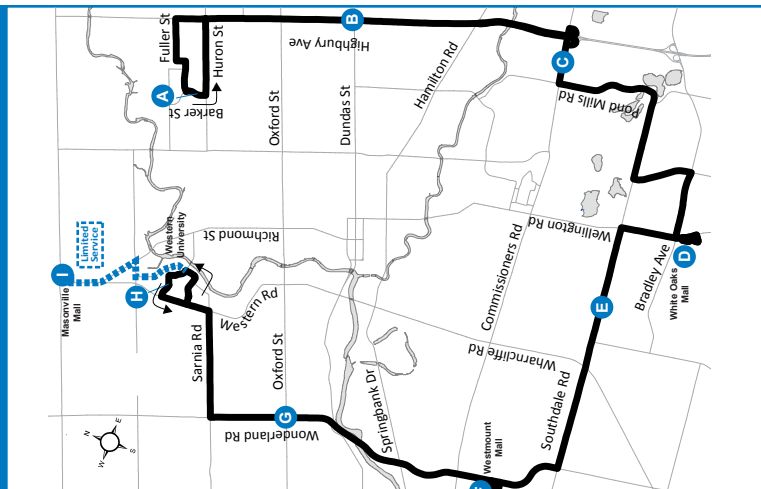

10 NATURAL SCIENCE - BARKER AT HURON

519-451-1347
www.londontransit.ca

Map Legend		Effective: September 1st, 2019	
A Timepoint	Shopping Centre		Route Direction
University	10 Service Notes		

10 NATURAL SCIENCE - BARKER AT HURON