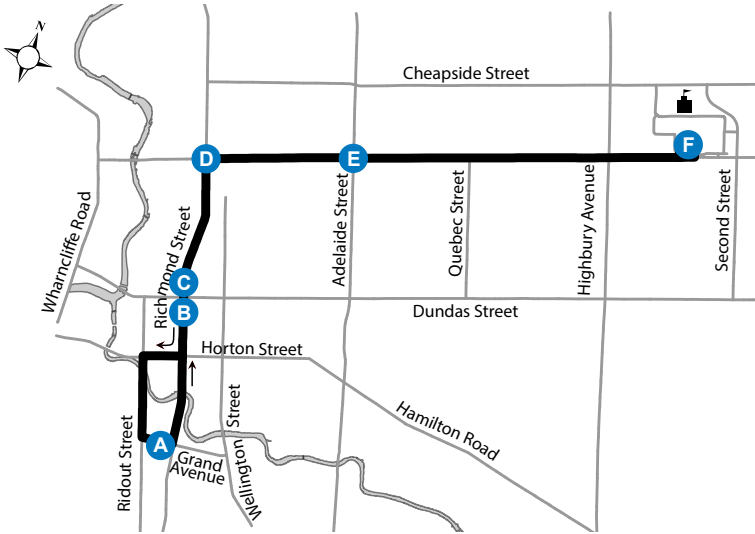

104 RIDOUT & GRAND - FANSHAWE COLLEGE

Map Legend

A	Timepoint	→	Route Direction		College
----------	-----------	---	-----------------	--	---------

Effective: September 1st, 2019

519-451-1347
www.londontransit.ca

SERVICE NOTE:

Route 104 operates exclusively during
Fanshawe College classes:
Sep. 4 - Dec. 12, 2019, Jan. 7 - Feb.18, 2020, and
Feb. 21 - April 25, 2020, excluding Sundays and
holidays.