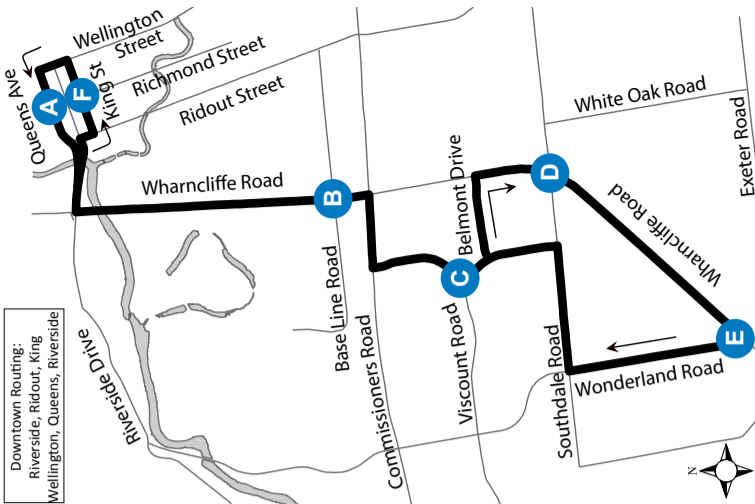

# DOWNTOWN - WHARNCLIFFE & WONDERLAND

Downtown Routing:  
Riverside, Ridout, King  
Wellington, Queens, Riverside

### Map Legend

|          |           |   |                 |
|----------|-----------|---|-----------------|
| <b>A</b> | Timepoint | → | Route Direction |
|----------|-----------|---|-----------------|