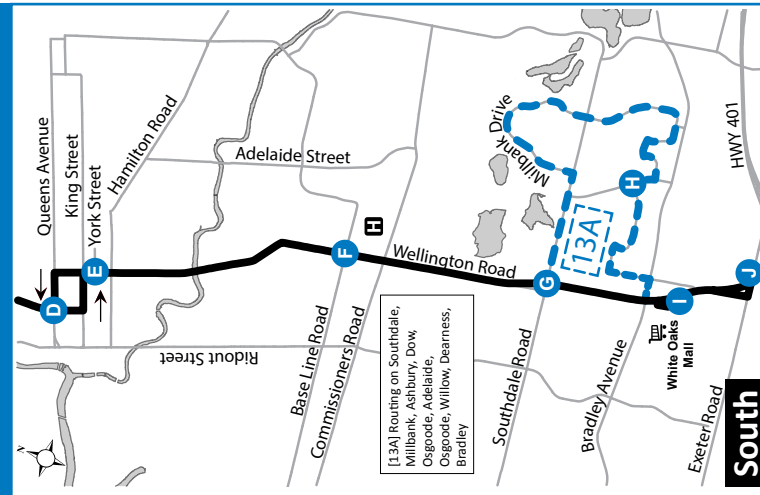

**13** WHITE OAKS MALL - MASONVILLE PLACE

519-451-1347  
www.londontransit.ca

Map Legend		Effective: September 1st, 2019	
<b>A</b>	Timepoint		Shopping Centre
<b>H</b>	Hospital		College/ University
<b>13A</b>	Service Notes		Route Direction