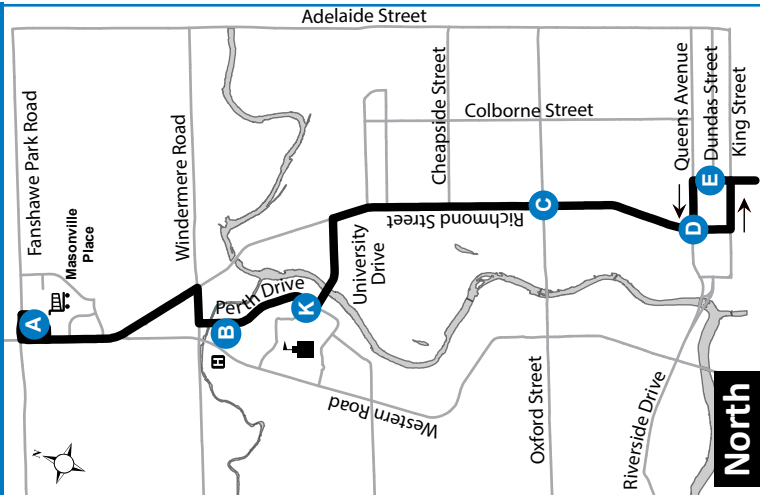

**13** WHITE OAKS MALL - MASONVILLE PLACE

519-451-1347  
www.londontransit.ca

Map Legend		Effective: September 1st, 2019	
<b>A</b>	Timepoint		Shopping Centre
<b>H</b>	Hospital		College/ University
<b>13A</b>	Service Notes		Route Direction