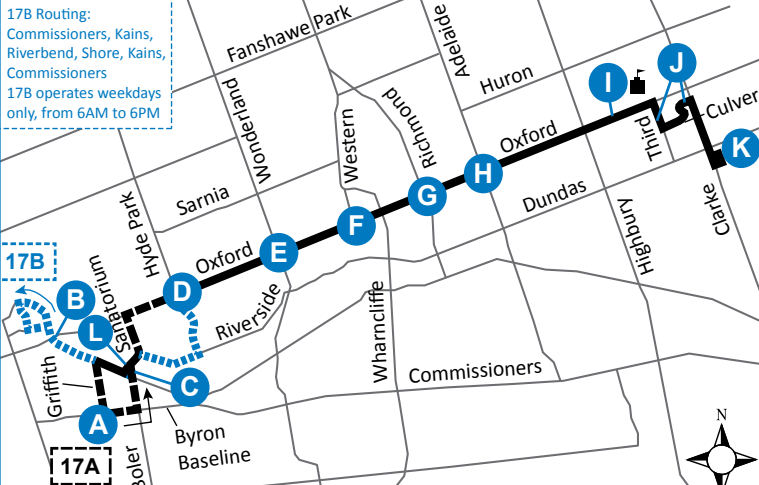

17 ARGYLE MALL - BYRON/ RIVERBEND

Map Legend, Effective: September 1st, 2019, 519-451-1347, www.londontransit.ca

17 ARGYLE MALL - BYRON/ RIVERBEND

Map Legend, Effective: September 1st, 2019, 519-451-1347, www.londontransit.ca

ROUTE 17 - MONDAY - FRIDAY

EASTBOUND

WESTBOUND

Table with columns for stops (A-K) and times for both eastbound and westbound directions. Includes service notes for 17A and 17B.

SPECIAL NOTE:

Route 17B to Riverbend operates between 6AM and 6PM on weekdays only, excluding holidays.