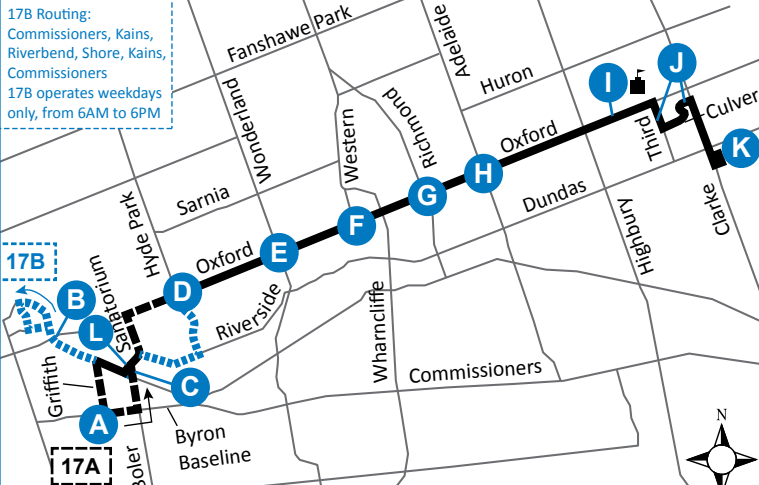

17 ARGYLE MALL - BYRON/ RIVERBEND

Map Legend, Effective: September 1st, 2019, 519-451-1347, www.londontransit.ca

17 ARGYLE MALL - BYRON/ RIVERBEND

Map Legend, Effective: September 1st, 2019, 519-451-1347, www.londontransit.ca

ROUTE 17 - MONDAY - FRIDAY

EASTBOUND

WESTBOUND

Table with columns for stops (A-K) and times for both eastbound and westbound directions. Includes service notes for 17A and 17B.

SPECIAL NOTE:

Route 17B to Riverbend operates between 6AM and 6PM on weekdays only, excluding holidays.