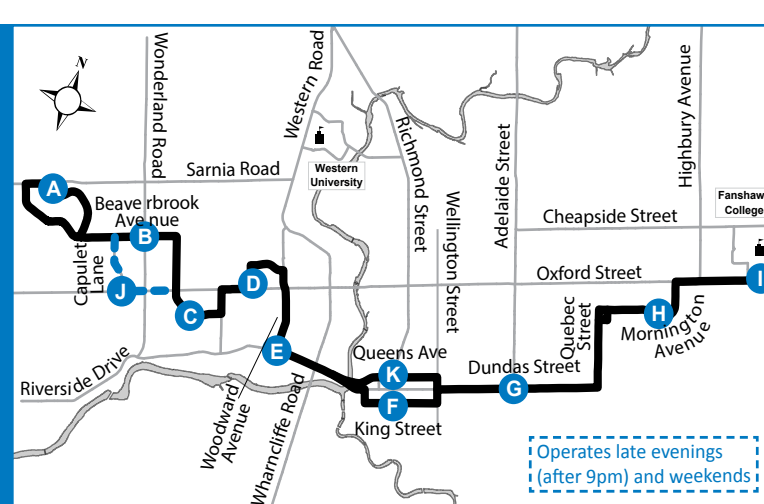

FANSHAWE COLLEGE - BEAVERBROOK

Operates late evenings (after 9pm) and weekends

Map Legend and Effective date: September 1, 2019

519-451-1347 www.londontransit.ca

FANSHAWE COLLEGE - BEAVERBROOK

Operates late evenings (after 9pm) and weekends

Map Legend and Effective date: September 1, 2019

519-451-1347 www.londontransit.ca

ROUTE 20 - MONDAY - FRIDAY

Timetable for Route 20 Monday-Friday, split into Eastbound and Westbound sections with columns for timepoints and arrival/departure times.