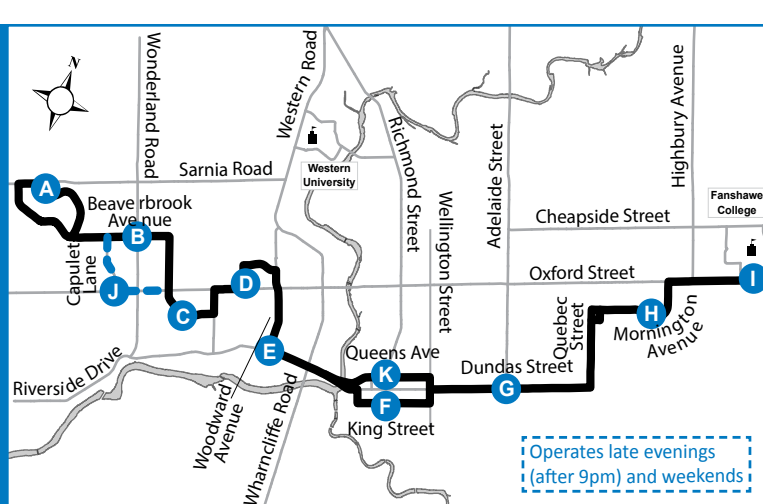

FANSHAWE COLLEGE - BEAVERBROOK

Operates late evenings (after 9pm) and weekends

Map Legend and Effective date: September 1, 2019

519-451-1347 www.londontransit.ca

FANSHAWE COLLEGE - BEAVERBROOK

Operates late evenings (after 9pm) and weekends

Map Legend and Effective date: September 1, 2019

519-451-1347 www.londontransit.ca

ROUTE 20 - MONDAY - FRIDAY

Timetable for Route 20 Monday-Friday, split into Eastbound and Westbound sections with columns for timepoints and arrival/departure times.