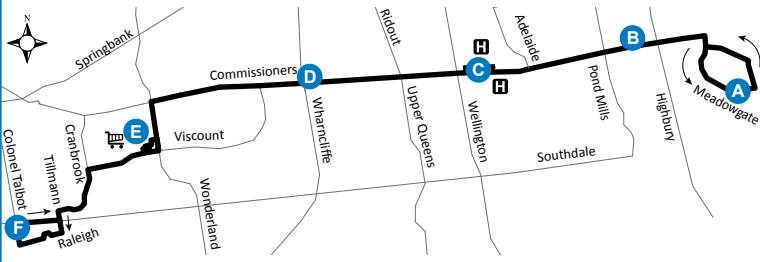

Talbot Village - 24 Summerside

Map Legend

Effective: September 1st, 2019

A	Timepoint		Shopping Centre		Route Direction
H	Hospital				

519-451-1347
www.londontransit.ca

ROUTE 24 - MONDAY - FRIDAY

WESTBOUND							EASTBOUND							
Darnley at Meadowgate	Commissioners at Deveron	Commissioners at Deveron	Victoria Hospital Zone A	Commissioners at Wharncliffe	Westmount Mall	Westmount Mall	Colonel Talbot at Southdale	Westmount Mall	Westmount Mall	Commissioners at Wharncliffe	Victoria Hospital Zone A	Commissioners at Deveron	Commissioners at Deveron	Darnley at Meadowgate
A	B	B	C	D	E	E	F	E	E	D	C	B	B	A
LVS	ARR	LVS			ARR	LVS		ARR	LVS			ARR	LVS	ARR
-	-	-	-	-	-	-	6:03	6:09	6:09	6:16	6:23	6:31	6:35	6:40
6:02	6:10	6:10	6:17	6:24	6:31	6:34	6:42	6:48	6:48	6:55	7:03	7:11	7:15	7:20
6:40	6:48	6:48	6:55	7:04	7:12	7:15	7:23	7:29	7:29	7:36	7:44	7:52	7:55	8:00
7:20	7:28	7:28	7:35	7:44	7:52	7:55	8:03	8:09	8:09	8:16	8:24	8:32	8:35	8:40
8:00	8:08	8:08	8:15	8:24	8:32	8:35	8:43	8:49	8:49	8:56	9:04	9:12	9:16	9:21
8:41	8:49	8:49	8:56	9:04	9:11	9:15	9:23	9:29	9:29	9:36	9:44	9:52	9:56	10:01
9:21	9:29	9:29	9:36	9:44	9:51	9:55	10:03	10:09	10:09	10:16	10:24	10:32	10:36	10:41
10:01	10:09	10:09	10:16	10:24	10:31	10:35	10:43	10:49	10:49	10:56	11:04	11:12	11:16	11:21
10:41	10:49	10:49	10:56	11:04	11:11	11:15	11:23	11:29	11:29	11:36	11:44	11:52	11:52	11:57
11:21	11:29	11:29	11:36	11:44	11:51	11:51	11:59	12:05	12:10	12:17	12:25	12:33	12:33	12:38
11:57	12:04	12:09	12:16	12:24	12:31	12:31	12:39	12:45	12:50	12:57	1:05	1:13	1:13	1:18
12:38	12:45	12:49	12:56	1:04	1:11	1:11	1:19	1:25	1:30	1:37	1:45	1:53	1:53	1:58
1:18	1:25	1:29	1:36	1:44	1:51	1:51	1:59	2:05	2:10	2:17	2:25	2:32	2:32	2:37
1:58	2:06	2:09	2:15	2:24	2:32	2:32	2:40	2:46	2:50	2:57	3:05	3:12	3:12	3:17
2:37	2:45	2:49	2:55	3:04	3:12	3:12	3:20	3:26	3:30	3:37	3:45	3:52	3:52	3:57
3:17	3:25	3:30	3:36	3:45	3:53	3:53	4:01	4:07	4:11	4:17	4:25	4:33	4:33	4:37
3:57	4:05	4:08	4:16	4:25	4:33	4:33	4:41	4:47	4:51	4:57	5:05	5:13	5:13	5:17
4:37	4:45	4:48	4:56	5:05	5:13	5:13	5:21	5:27	5:31	5:37	5:45	5:53	5:53	5:57
5:17	5:25	5:28	5:36	5:45	5:53	5:53	6:01	6:07	6:10	6:17	6:25	6:33	6:33	6:38
5:57	6:05	6:10	6:17	6:24	6:31	6:31	6:39	6:45	6:50	6:57	7:05	7:13	7:13	7:18
6:38	6:46	6:50	6:57	7:04	7:11	7:11	7:19	7:25	7:30	7:37	7:45	7:53	7:53	7:58
7:18	7:26	7:30	7:37	7:44	7:51	7:51	7:59	8:05	8:10	8:17	8:25	8:33	8:33	8:38
7:58	8:06	8:10	8:17	8:24	8:31	8:31	To Garage