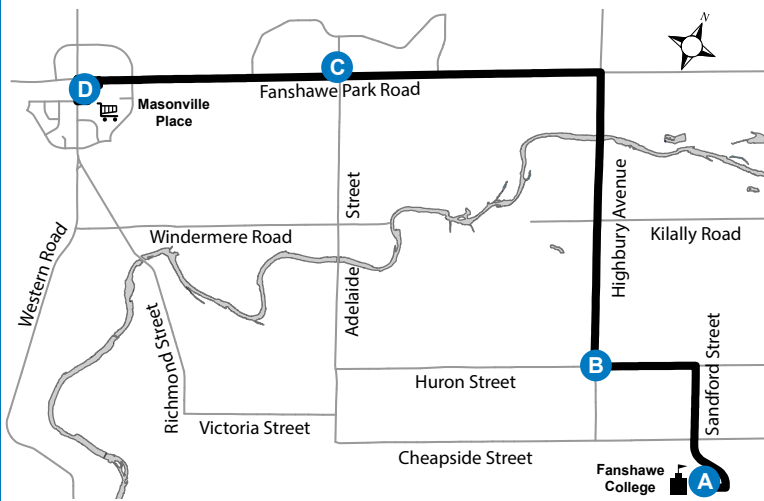

25 FANSHAWE COLLEGE- MASONVILLE PLACE

Map Legend

(A) Timepoint Shopping Centre College/ University

Effective: September 1, 2019

519-451-1347
www.londontransit.ca

ROUTE 25 - MONDAY-FRIDAY							
NORTHBOUND				SOUTHBOUND			
Fanshawe College	Huron & Highbury	Fanshawe Park at Adelaide	Masonville Place	Masonville Place	Fanshawe Park at Adelaide	Huron & Highbury	Fanshawe College
(A)	(B)	(C)	(D)	(D)	(C)	(B)	(A)
LVS			ARR	LVS			ARR
-	-	-	-	6:06	6:11	6:19	6:24
6:01	6:08	6:18	6:22	6:28	6:33	6:41	6:46
6:24	6:31	6:41	6:45	6:47	6:52	7:04	7:10
6:53	7:00	7:11	7:16	7:19	7:24	7:36	7:42
7:18	7:25	7:36	7:41	7:49	7:54	8:06	8:12
7:48	7:55	8:06	8:11	8:19	8:24	8:36	8:42
8:19	8:26	8:37	8:42	8:51	8:56	9:07	9:13
8:49	8:56	9:07	9:12	9:21	9:26	9:37	9:43
9:19	9:26	9:37	9:42	9:51	9:56	10:07	10:13
9:49	9:56	10:07	10:12	10:21	10:26	10:37	10:43
10:19	10:26	10:37	10:42	10:51	10:56	11:07	11:13
10:49	10:56	11:07	11:12	11:21	11:26	11:37	11:43
11:19	11:26	11:37	11:42	11:47	11:52	12:02	12:08
11:49	11:56	12:07	12:12	12:14	12:20	12:30	12:36
12:14	12:21	12:32	12:37	12:44	12:50	1:00	1:06
12:44	12:51	1:02	1:07	1:14	1:20	1:30	1:36
1:14	1:21	1:32	1:37	1:42	1:48	2:00	2:06
1:44	1:51	2:02	2:07	2:13	2:19	2:31	2:37
2:08	2:16	2:29	2:34	2:35	2:41	2:53	2:59
2:28	2:36	2:49	2:54	2:56	3:02	3:14	3:20
2:43	2:51	3:04	3:09	3:16	3:22	3:34	3:40
3:03	3:11	3:24	3:29	3:36	3:42	3:54	4:00
3:23	3:31	3:44	3:49	3:57	4:03	4:14	4:20
3:43	3:51	4:04	4:10	4:17	4:23	4:34	4:40
4:03	4:11	4:23	4:29	4:37	4:43	4:54	5:00
4:23	4:31	4:43	4:49	4:51	4:57	5:08	5:14
4:43	4:51	5:03	5:09	5:16	5:22	5:33	5:39
5:15	5:23	5:35	5:41	5:48	5:54	6:03	6:09
5:45	5:53	6:05	6:10	6:18	6:24	6:33	6:39
6:16	6:23	6:34	6:39	6:48	6:54	7:03	7:09
6:46	6:53	7:04	7:09	7:18	7:24	7:33	7:39
7:16	7:23	7:34	7:39	7:48	7:54	8:03	8:09
7:46	7:53	8:04	8:09	8:18	8:24	8:33	8:39
8:16	8:23	8:34	8:39	8:50	8:56	9:03	9:09
8:46	8:53	9:04	9:09	9:13	9:18	9:25	9:31
9:16	9:23	9:33	9:38	9:46	9:51	9:58	10:04
10:11	10:18	10:28	10:33	10:41	10:46	10:53	10:59
11:06	11:13	11:23	11:28	11:30	11:35	11:42	11:48