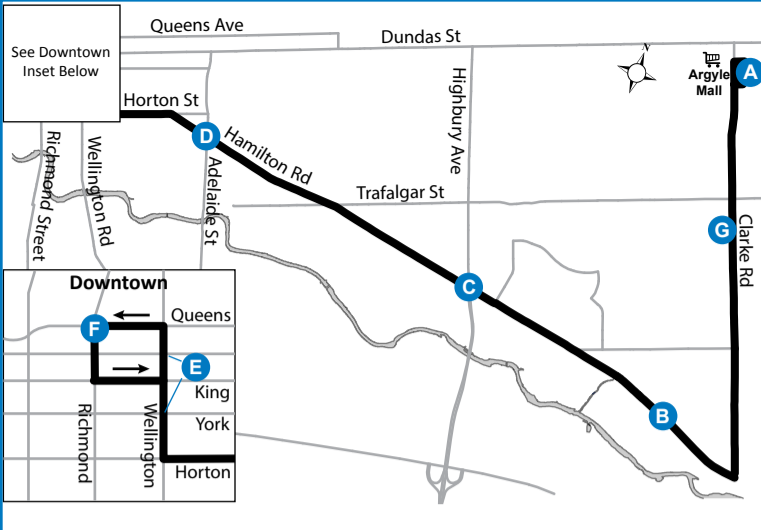

DOWNTOWN - ARGYLE MALL

3

Map Legend

- **A** Timepoint
- Shopping Centre
- Route Direction

Effective: September 1st, 2019

519-451-1347
www.londontransit.ca

ROUTE 3 - MONDAY - FRIDAY

WESTBOUND					EASTBOUND					
Argyle Mall	Hamilton at River Run	Hamilton at Highbury	Hamilton at Adelaide	Wellington at Dundas	Richmond at Queens	Wellington at York	Hamilton at Adelaide	Hamilton at Highbury	Clakre at Charterhouse	Argyle Mall
A	B	C	D	E	F	E	D	C	G	A
LVS										ARR
-	-	5:36	5:43	5:47	5:50	5:52	5:57	6:05	6:13	6:17
6:17	6:26	6:31	6:38	6:43	6:45	6:47	6:52	7:00	7:09	7:14
6:40	6:49	6:54	7:03	7:09	7:13	7:17	7:22	7:30	7:39	7:44
7:10	7:19	7:24	7:33	7:39	7:43	7:47	7:52	8:00	8:09	8:14
7:40	7:49	7:54	8:03	8:09	8:13	8:17	8:22	8:30	8:39	8:44
8:10	8:19	8:24	8:33	8:39	8:43	8:47	8:52	9:00	9:09	9:14
8:41	8:50	8:55	9:04	9:10	9:13	9:17	9:21	9:28	9:37	9:42
9:11	9:20	9:25	9:34	9:40	9:43	9:47	9:51	9:58	10:07	10:12
9:41	9:50	9:55	10:04	10:10	10:13	10:17	10:21	10:28	10:37	10:42
10:11	10:20	10:25	10:34	10:40	10:43	10:47	10:51	10:58	11:07	11:12
10:41	10:50	10:55	11:04	11:10	11:13	11:17	11:21	11:28	11:37	11:42
11:11	11:20	11:25	11:34	11:40	11:43	11:47	11:51	11:58	12:07	12:12
11:40	11:49	11:54	12:03	12:09	12:13	12:17	12:22	12:30	12:39	12:44
12:09	12:18	12:24	12:33	12:39	12:43	12:47	12:52	1:00	1:09	1:14
12:39	12:48	12:54	1:03	1:09	1:13	1:17	1:22	1:30	1:39	1:44
1:09	1:18	1:24	1:33	1:39	1:43	1:47	1:52	2:00	2:10	2:15
1:38	1:47	1:53	2:03	2:09	2:13	2:17	2:24	2:33	2:43	2:48
2:07	2:17	2:23	2:33	2:39	2:43	2:47	2:54	3:03	3:13	3:18
2:37	2:47	2:53	3:03	3:09	3:13	3:17	3:24	3:33	3:43	3:48
3:07	3:17	3:23	3:33	3:39	3:43	3:47	3:54	4:03	4:13	4:18
3:36	3:46	3:52	4:02	4:09	4:13	4:17	4:24	4:33	4:43	4:48
4:06	4:16	4:22	4:32	4:39	4:43	4:47	4:54	5:03	5:13	5:18
4:36	4:46	4:52	5:02	5:09	5:13	5:17	5:24	5:33	5:43	5:48
5:06	5:16	5:22	5:32	5:39	5:43	5:47	5:54	6:03	6:12	6:17
5:40	5:50	5:56	6:04	6:09	6:12	6:16	6:21	6:29	6:38	6:43
6:25	6:34	6:39	6:47	6:52	6:55	6:59	7:04	7:12	7:21	7:26
7:15	7:24	7:29	7:37	7:42	7:45	7:49	7:54	8:02	8:11	8:16
8:05	8:14	8:19	8:27	8:32	8:35	8:39	8:44	8:52	9:01	9:06
8:59	9:07	9:11	9:18	9:22	9:25	9:29	9:33	9:40	9:49	9:54
9:59	10:07	10:11	10:18	10:22	10:25	10:29	10:33	10:40	10:49	10:54
10:59	11:07	11:11	11:18	11:22	11:25	11:29	11:33	11:40	11:49	11:54