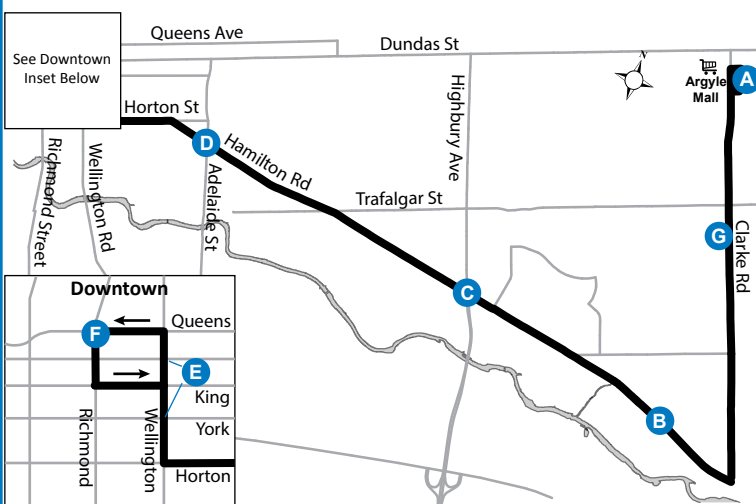

DOWNTOWN - ARGYLE MALL

3

Map Legend

A Timepoint Shopping Centre Route Direction

Effective: September 1st, 2019

519-451-1347
www.londontransit.ca

ROUTE 3 - SATURDAY

WESTBOUND

ROUTE 3 - SUNDAY/HOLIDAY

WESTBOUND

EASTBOUND

Argyle Mall	Hamilton at River Run	Hamilton at Highbury	Hamilton at Adelaide	Wellington at Dundas	Richmond at Queens	Wellington at York	Hamilton at Adelaide	Hamilton at Highbury	Clakre at Charterhouse	Argyle Mall
A	B	C	D	E	F	E	D	C	G	A
LVS										ARR
8:49	8:58	9:03	9:11	9:16	9:19	9:22	9:27	9:34	9:42	9:46
9:36	9:45	9:50	9:58	10:03	10:06	10:09	10:14	10:21	10:29	10:33
10:23	10:32	10:37	10:45	10:50	10:53	10:56	11:01	11:08	11:16	11:20
11:10	11:19	11:24	11:32	11:37	11:40	11:43	11:48	11:55	12:03	12:08
11:56	12:06	12:11	12:19	12:24	12:27	12:30	12:35	12:42	12:51	12:56
12:43	12:53	12:58	1:06	1:11	1:14	1:17	1:22	1:29	1:38	1:43
1:30	1:40	1:45	1:53	1:58	2:01	2:04	2:09	2:16	2:25	2:30
2:17	2:27	2:32	2:40	2:45	2:48	2:51	2:56	3:03	3:12	3:17
3:04	3:14	3:19	3:27	3:32	3:35	3:38	3:43	3:50	3:59	4:04
3:51	4:01	4:06	4:14	4:19	4:22	4:25	4:30	4:37	4:46	4:51
4:39	4:49	4:54	5:02	5:07	5:09	5:12	5:17	5:24	5:33	5:37
5:28	5:37	5:41	5:49	5:54	5:56	5:59	6:04	6:11	6:20	6:24
6:15	6:24	6:28	6:36	6:41	6:43	6:46	6:51	6:58	7:07	7:11
7:22	7:31	7:35	7:43	7:48	7:50	7:53	7:58	8:05	8:14	8:18
8:22	8:31	8:35	8:43	8:48	8:50	8:53	8:58	9:05	9:14	9:18
9:22	9:31	9:35	9:43	9:48	9:50	9:53	9:58	10:05	10:13	10:16