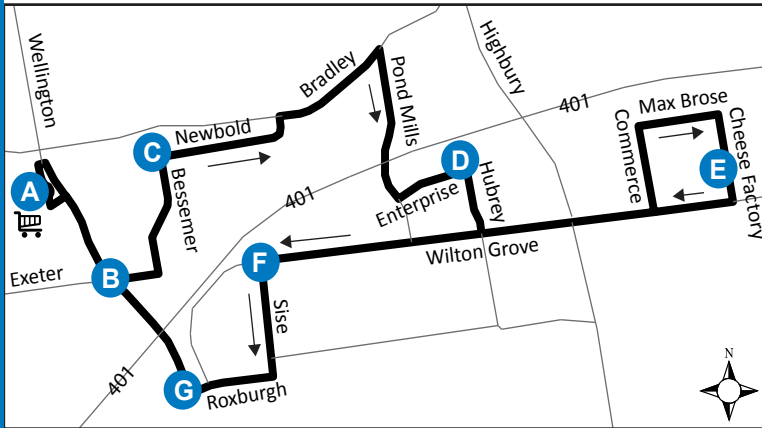

WHITE OAKS MALL -  
CHEESE FACTORY RD.

30

Map Legend

Effective: September 1st, 2019

Timepoint

Shopping Centre

→ Route Direction

519-451-1347

## SPECIAL NOTE:

Route 30 operates exclusively from 6:30-11AM, 2:30-7PM and 10:30-11:30PM on weekdays, excluding holidays

## ROUTE 30 - MONDAY-FRIDAY

### WESTBOUND

White Oaks Mall	Wellington & Exeter	Newbold & Bessemer	Hubrey & Enterprise	Cheese Factory Road	Cheese Factory Road	Wilton Grove & Sise	Roxburgh & Wellington	Wellington & Exeter	White Oaks Mall
A	B	C	D	E	E	F	G	B	A
LVS				ARR	LVS				ARR
6:32	6:34	6:37	6:43	6:48	6:48	6:54	6:56	6:59	7:02
7:12	7:14	7:17	7:23	7:28	7:28	7:34	7:36	7:39	7:42
7:52	7:54	7:57	8:03	8:08	8:08	8:14	8:16	8:19	8:22
8:32	8:34	8:37	8:43	8:48	8:48	8:54	8:56	8:59	9:02
9:12	9:14	9:17	9:23	9:28	9:28	9:34	9:36	9:39	9:42
9:52	9:54	9:57	10:03	10:08	10:08	10:14	10:16	10:19	10:22
10:32	10:34	10:37	10:43	10:48	10:48	10:54	10:56	10:59	11:02
<b>NO SERVICE UNTIL</b>									
2:30	2:32	2:35	2:41	2:46	2:46	2:52	2:54	2:57	3:00
3:10	3:12	3:15	3:21	3:26	3:26	3:32	3:34	3:37	3:40
3:50	3:52	3:55	4:01	4:06	4:06	4:12	4:14	4:17	4:20
4:30	4:32	4:35	4:41	4:46	4:46	4:52	4:54	4:57	5:00
5:10	5:12	5:15	5:21	5:26	5:26	5:32	5:34	5:37	5:40
5:50	5:52	5:55	6:01	6:06	6:06	6:12	6:14	6:17	6:20
6:25	6:27	6:30	6:36	6:41	6:41	6:47	6:49	6:52	6:55
<b>NO SERVICE UNTIL</b>									
10:28	10:30	10:33	10:39	10:44	10:44	10:50	10:52	10:55	10:58
11:03	11:05	11:08	11:14	11:19	11:19	11:25	11:27	11:30	11:33