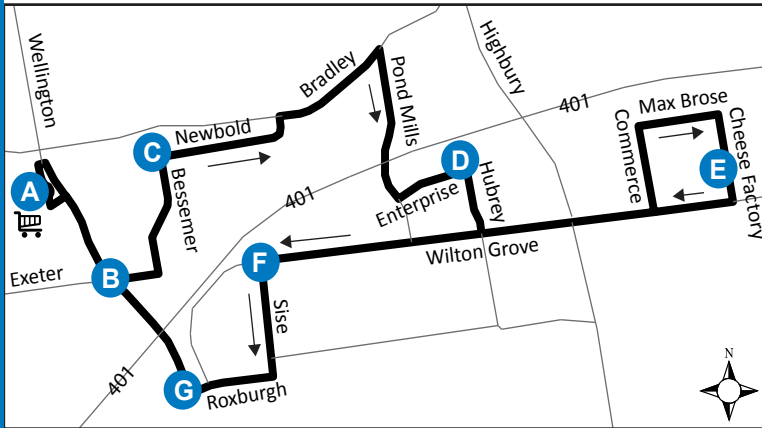

WHITE OAKS MALL -
CHEESE FACTORY RD.

30

Map Legend

Effective: September 1st, 2019

Timepoint

Shopping Centre

Route Direction

519-451-1347
www.londontransit.ca

london
transit

SPECIAL NOTE:

Route 30 operates exclusively from 6:30-11AM, 2:30-7PM and 10:30-11:30PM on weekdays, excluding holidays

ROUTE 30 - MONDAY-FRIDAY

EASTBOUND

WESTBOUND

White Oaks Mall	Wellington & Exeter	Newbold & Bessemer	Hubrey & Enterprise	Cheese Factory Road	Cheese Factory Road	Wilton Grove & Sise	Roxburgh & Wellington	Wellington & Exeter	White Oaks Mall
A	B	C	D	E	E	F	G	B	A
LVS				ARR	LVS				ARR
6:32	6:34	6:37	6:43	6:48	6:48	6:54	6:56	6:59	7:02
7:12	7:14	7:17	7:23	7:28	7:28	7:34	7:36	7:39	7:42
7:52	7:54	7:57	8:03	8:08	8:08	8:14	8:16	8:19	8:22
8:32	8:34	8:37	8:43	8:48	8:48	8:54	8:56	8:59	9:02
9:12	9:14	9:17	9:23	9:28	9:28	9:34	9:36	9:39	9:42
9:52	9:54	9:57	10:03	10:08	10:08	10:14	10:16	10:19	10:22
10:32	10:34	10:37	10:43	10:48	10:48	10:54	10:56	10:59	11:02
NO SERVICE UNTIL									
2:30	2:32	2:35	2:41	2:46	2:46	2:52	2:54	2:57	3:00
3:10	3:12	3:15	3:21	3:26	3:26	3:32	3:34	3:37	3:40
3:50	3:52	3:55	4:01	4:06	4:06	4:12	4:14	4:17	4:20
4:30	4:32	4:35	4:41	4:46	4:46	4:52	4:54	4:57	5:00
5:10	5:12	5:15	5:21	5:26	5:26	5:32	5:34	5:37	5:40
5:50	5:52	5:55	6:01	6:06	6:06	6:12	6:14	6:17	6:20
6:25	6:27	6:30	6:36	6:41	6:41	6:47	6:49	6:52	6:55