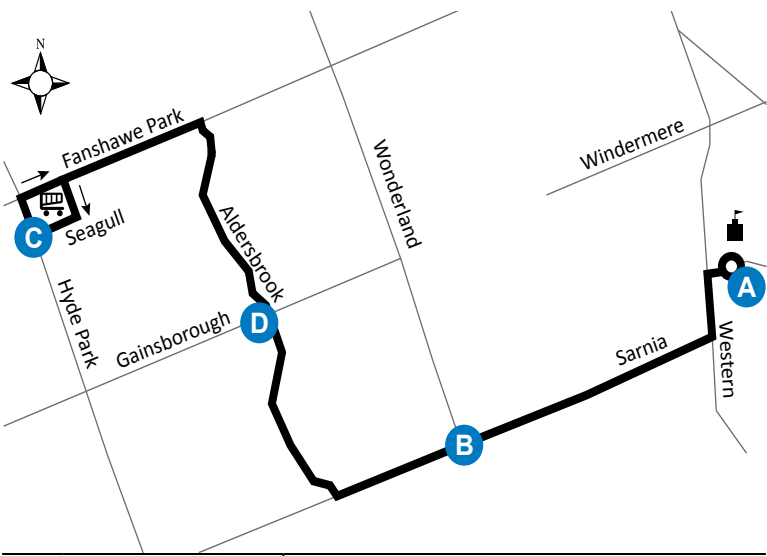

**ALUMNI HALL -
HYDE PARK POWER
CENTRE**

31

Map Legend

Effective: September 1, 2019

A	Timepoint		Shopping Centre		College/ University

519-451-1347
www.londontransit.ca

ROUTE 31 - MONDAY-FRIDAY

WESTBOUND			EASTBOUND			
Alumni Hall	Sarnia at Wonderland	Seagull at Hyde Park	Seagull at Hyde Park	Aldersbrook at Brunswick	Sarnia at Wonderland	Alumni Hall
A	B	C	C	D	B	A
LVS		ARR	LVS			ARR
-	-	-	6:10	6:17	6:23	6:31
6:33	6:40	6:52	6:58	7:05	7:11	7:19
-	-	-	7:26	7:34	7:42	7:52
7:21	7:29	7:41	7:54	8:02	8:10	8:20
7:54	8:02	8:14	8:22	8:30	8:38	8:48
8:22	8:30	8:42	8:50	8:58	9:06	9:16
8:50	8:58	9:10	9:17	9:24	9:31	9:39
9:18	9:26	9:38	9:44	9:51	9:58	10:06
9:41	9:49	10:01	10:11	10:18	10:25	10:33
10:08	10:16	10:28	10:38	10:45	10:52	11:00
10:35	10:43	10:55	11:05	11:12	11:19	11:27
11:02	11:10	11:22	11:32	11:39	11:46	11:54
11:29	11:37	11:49	11:59	12:06	12:13	12:21
11:56	12:04	12:16	12:26	12:33	12:40	12:49
12:23	12:31	12:43	12:53	1:00	1:07	1:16
12:51	12:59	1:11	1:20	1:27	1:34	1:43
1:18	1:26	1:38	1:47	1:54	2:01	2:10
1:45	1:53	2:05	2:17	2:25	2:32	2:42
2:12	2:21	2:35	2:47	2:55	3:02	3:12
2:44	2:53	3:07	3:17	3:25	3:32	3:42
3:14	3:23	3:37	3:47	3:55	4:02	4:12
3:44	3:53	4:07	4:17	4:25	4:31	4:41
4:14	4:25	4:38	4:47	4:55	5:01	5:11
4:44	4:55	5:08	5:17	5:25	5:31	5:41
5:14	5:25	5:38	5:47	5:55	6:01	6:11
5:43	5:54	6:07	6:31	6:38	6:43	6:51
6:13	6:21	6:34	To Garage			
6:53	7:01	7:14	7:37	7:44	7:49	7:57
7:59	8:07	8:20	8:32	8:39	8:44	8:52
8:54	9:02	9:15	9:20	9:26	9:30	9:37
9:39	9:46	9:59	10:08	10:14	10:18	10:25
10:27	10:34	10:47	10:48	10:54	10:58	11:05