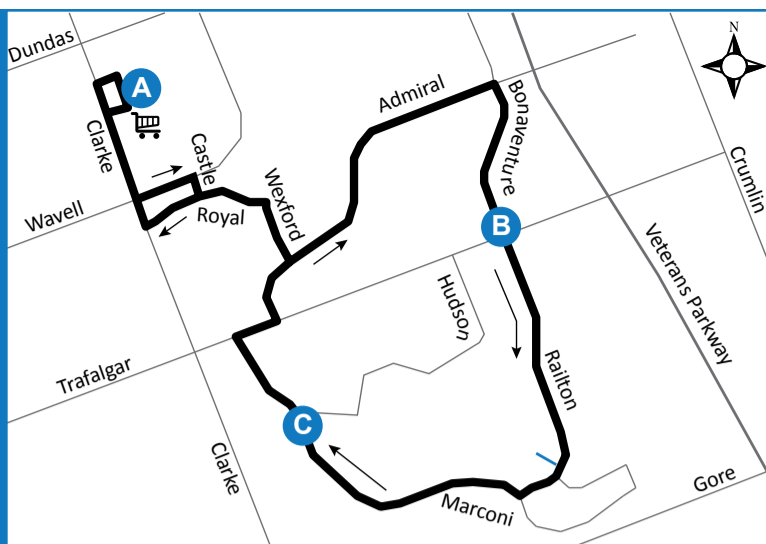

35 ARGYLE MALL - TRAFALGAR HEIGHTS

Map Legend

Effective: September 1st 2019

A Timepoint Shopping Centre Route Direction

519-451-1347
www.londontransit.ca

ROUTE 35 - MONDAY-FRIDAY

SOUTHBOUND		NORTHBOUND		
Argyle Mall	Bonaventure & Trafalgar	Bonaventure & Trafalgar	Marconi & Noel	Argyle Mall
A	B	B	C	A
LVS	ARR	LVS		ARR
-	7:00	7:00	7:07	7:14
7:17	7:27	7:27	7:34	7:41
7:47	7:57	7:57	8:04	8:11
8:17	8:27	8:27	8:34	8:41
8:47	8:57	8:57	9:04	9:11
9:17	9:27	9:27	9:34	9:41
9:47	9:57	9:57	10:04	10:11
10:17	10:27	10:27	10:34	10:41
10:47	10:57	10:57	11:04	11:11
11:17	11:27	11:27	11:34	11:41
11:47	11:57	11:57	12:04	12:11
12:17	12:27	12:27	12:34	12:41
12:47	12:57	12:57	1:04	1:11
1:17	1:27	1:27	1:34	1:41
1:47	1:57	1:57	2:04	2:12
2:17	2:27	2:27	2:34	2:42
2:47	2:57	2:57	3:04	3:12
3:17	3:27	3:27	3:34	3:42
3:47	3:57	3:57	4:04	4:12
4:17	4:27	4:27	4:34	4:42
4:47	4:57	4:57	5:04	5:12
5:17	5:27	5:27	5:34	5:42
5:47	5:57	5:57	6:03	6:10
6:15	6:24	6:25	6:31	6:38
6:43	6:52	6:53	6:59	7:06
7:11	7:20	7:21	7:27	7:34
7:39	7:48	7:49	7:55	8:02
8:07	8:16	8:17	8:23	8:30
8:35	8:44 -	8:44	8:50	To Garage

ROUTE 35 - SATURDAY

SOUTHBOUND		NORTHBOUND		
Argyle Mall	Bonaventure & Trafalgar	Bonaventure & Trafalgar	Marconi & Noel	Argyle Mall
A	B	B	C	A
LVS	ARR	LVS		ARR
-	8:00	8:00	8:06	8:13
8:18	8:28	8:28	8:34	8:41
8:46	8:56	8:56	9:02	9:09
9:14	9:24	9:24	9:30	9:37
9:42	9:52	9:52	9:58	10:05
10:10	10:19	10:19	10:26	10:33
10:38	10:47	10:47	10:54	11:01
11:06	11:15	11:15	11:22	11:29
11:34	11:43	11:43	11:50	11:57
12:03	12:13	12:13	12:20	12:27
12:33	12:43	12:43	12:50	12:57
1:03	1:13	1:13	1:20	1:27
1:33	1:43	1:43	1:50	1:57
2:04	2:13	2:13	2:19	2:27
2:32	2:41	2:41	2:47	2:55
3:02	3:11	3:11	3:17	3:25
3:30	3:39	3:39	3:45	3:53
4:00	4:09	4:09	4:15	4:23
4:28	4:37	4:37	4:43	4:51
4:58	5:07	5:07	5:13	5:21
5:26	5:35	5:35	5:41	5:49
5:56	6:05	6:05	6:11	6:18
6:23	6:32	6:32	6:38	6:45
6:50	6:59	6:59	7:05	7:12
7:17	7:26	7:26	7:32	7:39
7:44	7:53	7:53	7:59	To Garage