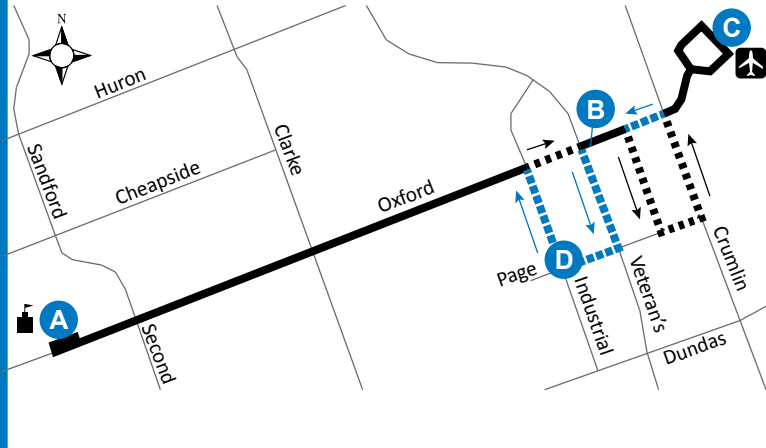

FANSHAWE COLLEGE -
LONDON AIRPORT

36

Map Legend

	Timepoint		Shopping Centre		College/ University
	Airport	36	Service Notes		Route Direction

Effective: September 1, 2019

519-451-1347
www.londontransit.ca

ROUTE 36 - MONDAY-FRIDAY

EASTBOUND			WESTBOUND	
Fanshawe College Stop #3	Oxford & Veterans Parkway	London Airport	Page & Industrial	Fanshawe College Stop #3
A	B	C	D	A
LVS				ARR
6:14	6:20	6:25	6:30	6:36
6:37	6:43	6:48	6:53	6:59
6:51	6:57	7:01	7:06	7:15
7:07	7:13	7:17	7:22	7:31
7:37	7:43	7:47	7:52	8:01
8:07	8:13	8:17	8:22	8:31
8:37	8:43	8:47	8:52	9:01
9:07	9:13	9:17	9:22	9:31
9:37	9:43	9:47	9:52	10:01

10:07	10:13	10:17	10:22	10:31
10:37	10:43	10:47	10:52	11:01
11:07	11:13	11:17	11:22	11:31
11:37	11:43	11:47	11:52	12:01
12:07	12:13	12:17	12:22	12:31
12:37	12:43	12:47	12:52	1:01
1:07	1:13	1:17	1:22	1:31
1:37	1:43	1:47	1:52	2:01
2:07	2:13	2:17	2:22	2:31
2:37	2:43	2:47	2:52	3:01
3:07	3:13	3:17	3:22	3:31
3:37	3:43	3:47	3:52	4:01
4:07	4:13	4:17	4:22	4:31
4:37	4:43	4:47	4:52	5:01
5:07	5:13	5:17	5:22	5:31
5:37	5:43	5:47	5:52	6:01
6:07	6:13	6:17	6:22	6:31
NO SERVICE UNTIL				
10:36	10:42	10:46	10:51	11:00
11:09	11:15	11:19	11:23	11:31

SERVICE NOTE:

Route 36 operates on weekdays only, excluding holidays.