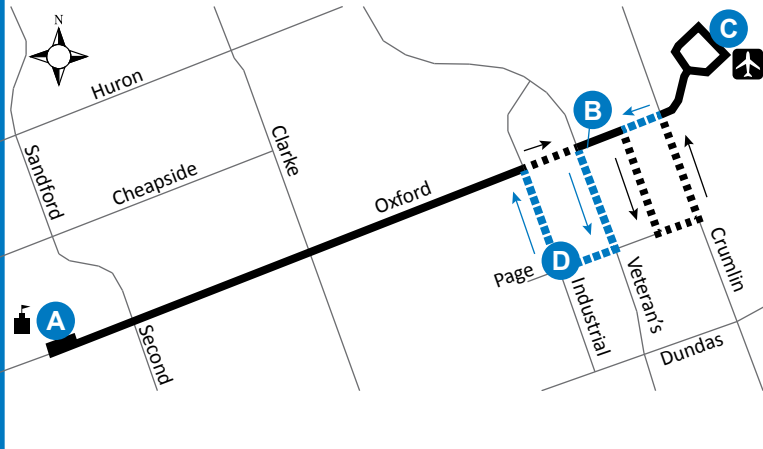

FANSHAWE COLLEGE -  
LONDON AIRPORT

36

Map Legend

Effective: September 1, 2019

Timepoint	Shopping Centre	College/ University
Airport	<b>36</b> Service Notes	Route Direction

519-451-1347  
www.londontransit.ca

ROUTE 36 - MONDAY-FRIDAY				
EASTBOUND			WESTBOUND	
Fanshawe College Stop #3	Oxford & Veterans Parkway	London Airport	Page & Industrial	Fanshawe College Stop #3
<b>A</b>	<b>B</b>	<b>C</b>	<b>D</b>	<b>A</b>
LVS				ARR
5:37	5:43	5:47	5:52	6:01
6:07	6:13	6:17	6:22	6:31
NO SERVICE UNTIL				
10:36	10:42	10:46	10:51	11:00
11:09	11:15	11:19	11:23	11:31

**SERVICE NOTE:**

Route 36 operates on weekdays only, excluding holidays.

## ROUTE 36 - MONDAY-FRIDAY