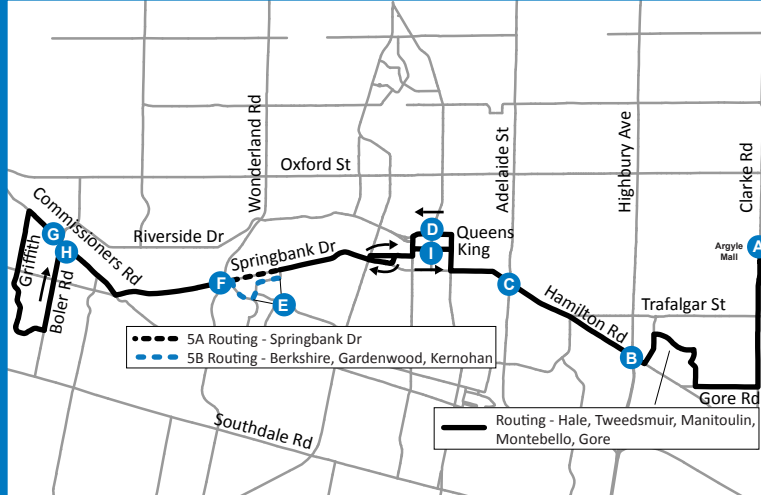

5 BYRON - ARGYLE MALL

Map Legend

| | | | | | |
|----------|-----------|--|-----------------|--|---------------------|
| A | Timepoint | | Shopping Centre | | College/ University |
| H | Hospital | | Limited Service | | Route Direction |