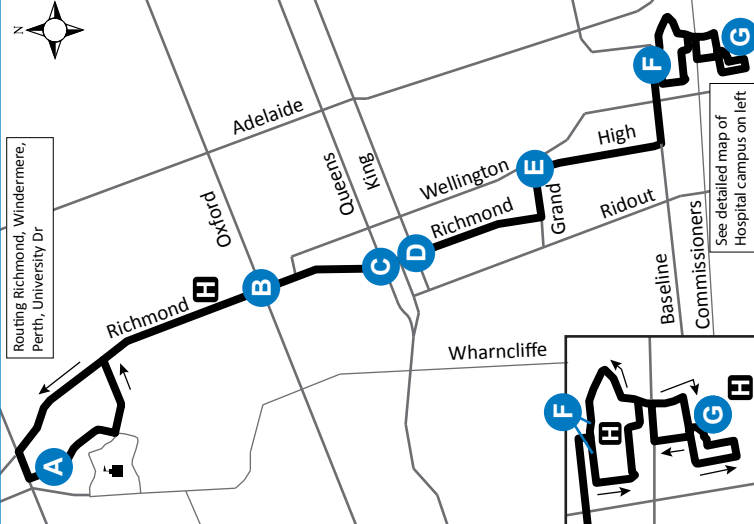

**UNIVERSITY HOSPITAL
- PARKWOOD
INSTITUTE**

6

Map Legend **Effective: September 1st, 2019**

A Timepoint **H** Hospital → Route Direction University

519-451-1347
www.londontransit.ca

ROUTE 6 - MONDAY - FRIDAY