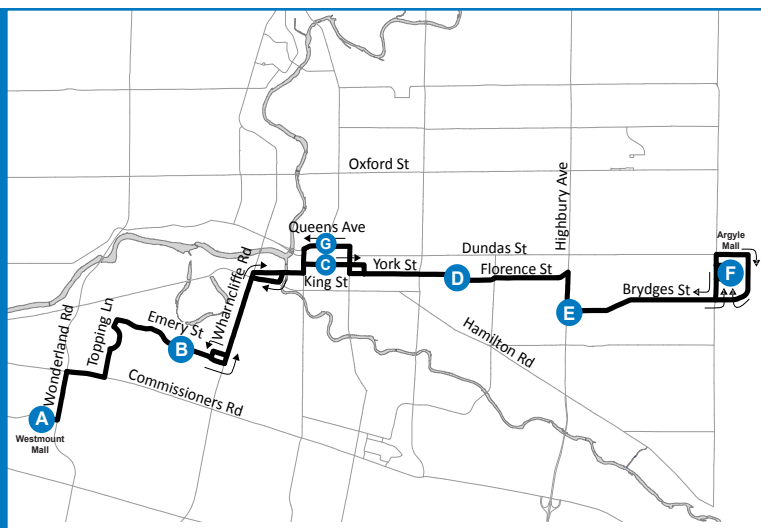

7 WESTMOUNT MALL - ARGYLE MALL

Map Legend

Effective: September 1st, 2019

A Timepoint **H** Hospital **→** Route Direction **U** University

519-451-1347
www.londontransit.ca

ROUTE 7 - MONDAY - FRIDAY

EASTBOUND